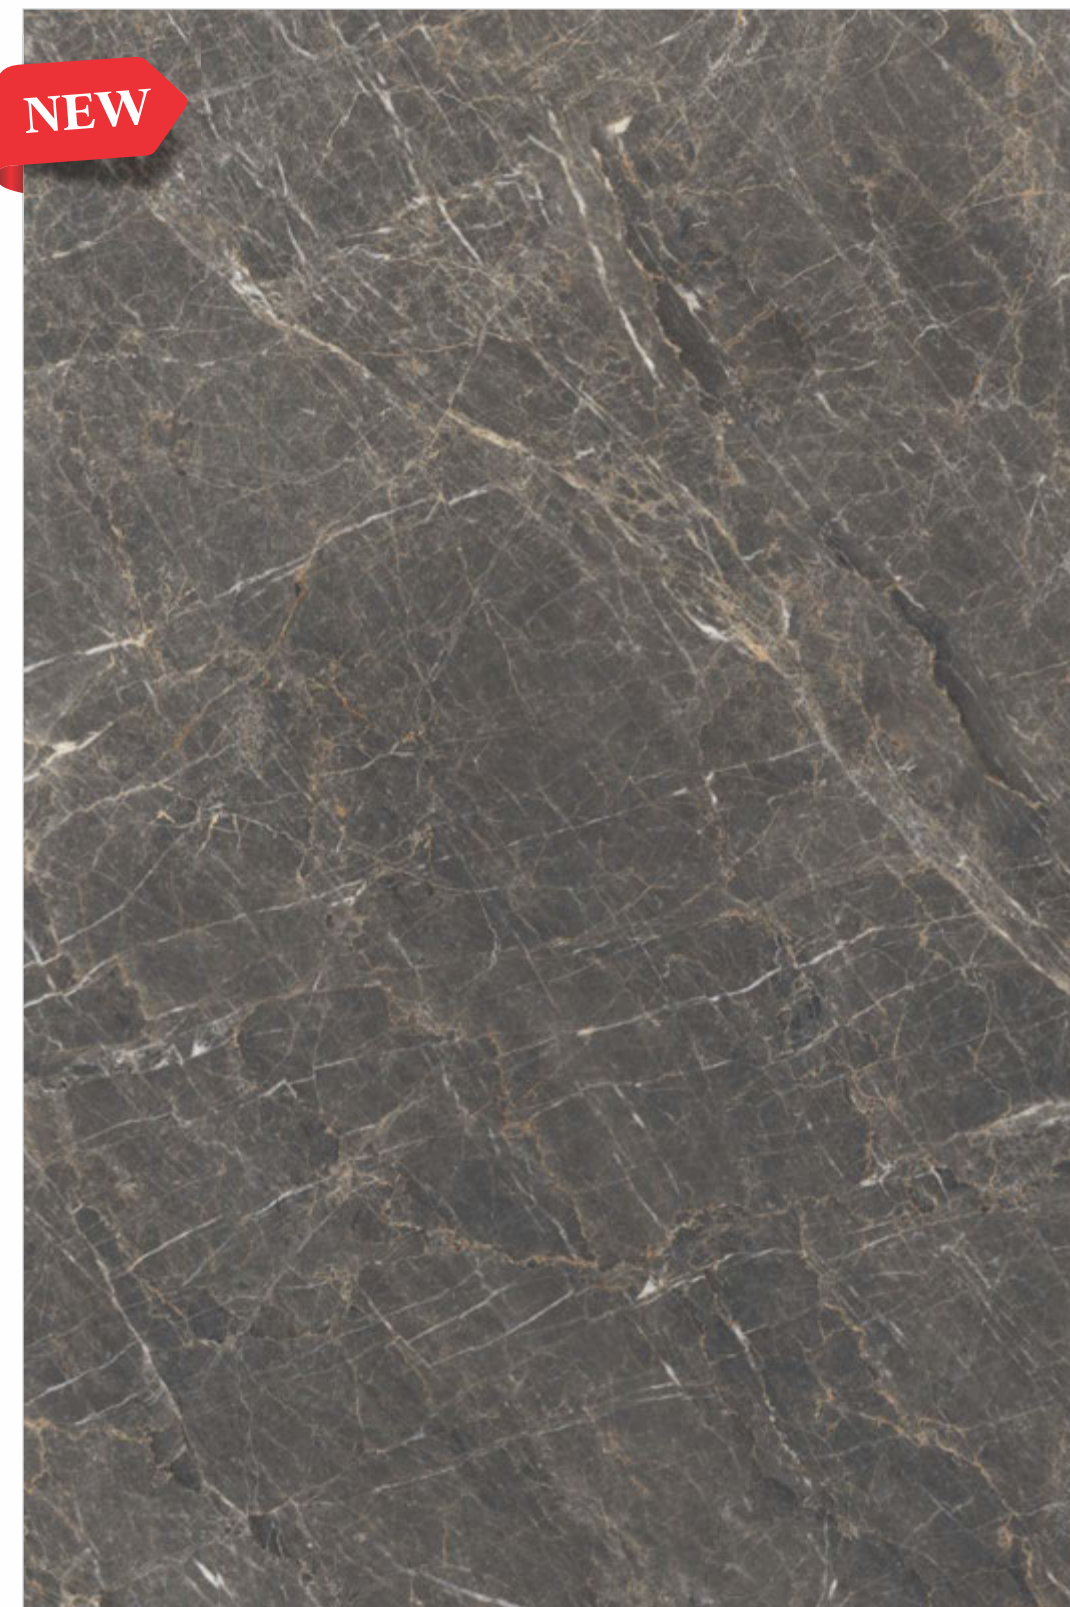

NETTO NERO

SIZE - 120x180cm
FINISH - HIGH GLOSS
BODY - WHITEBODY
RANDOM - 4 FACES