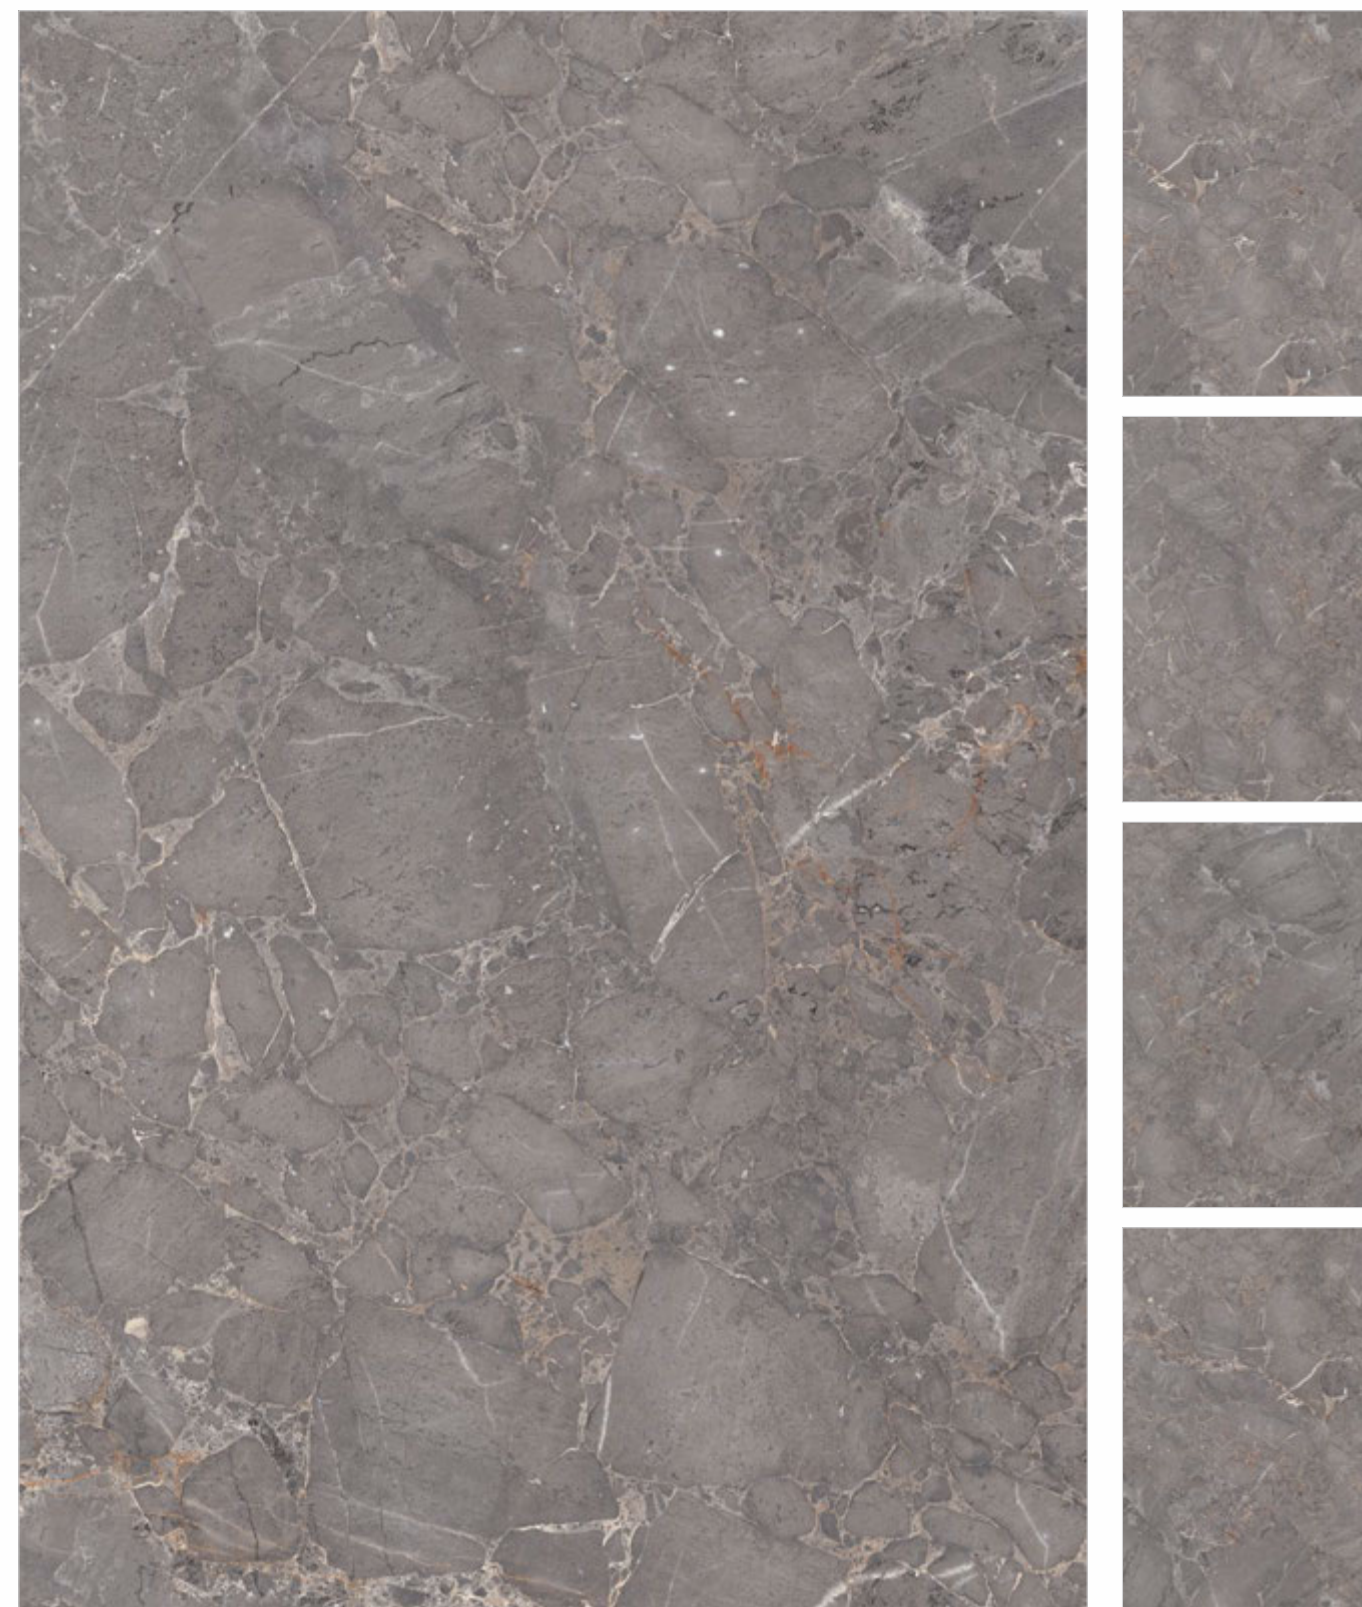

Wall 1 & Floor & Columns

BRECCIA VIOLA
120x180cm
GLOSSY

Wall 2 & Reception Table

ARIANA GRIS & BRECCIA VIOLA
120x180cm
GLOSSY

ARIANA DOVE

SIZE - 120x180cm
FINISH - GLOSSY
THICKNESS - 9mm
RANDOM - 4 FACES

ARIANA GRIS