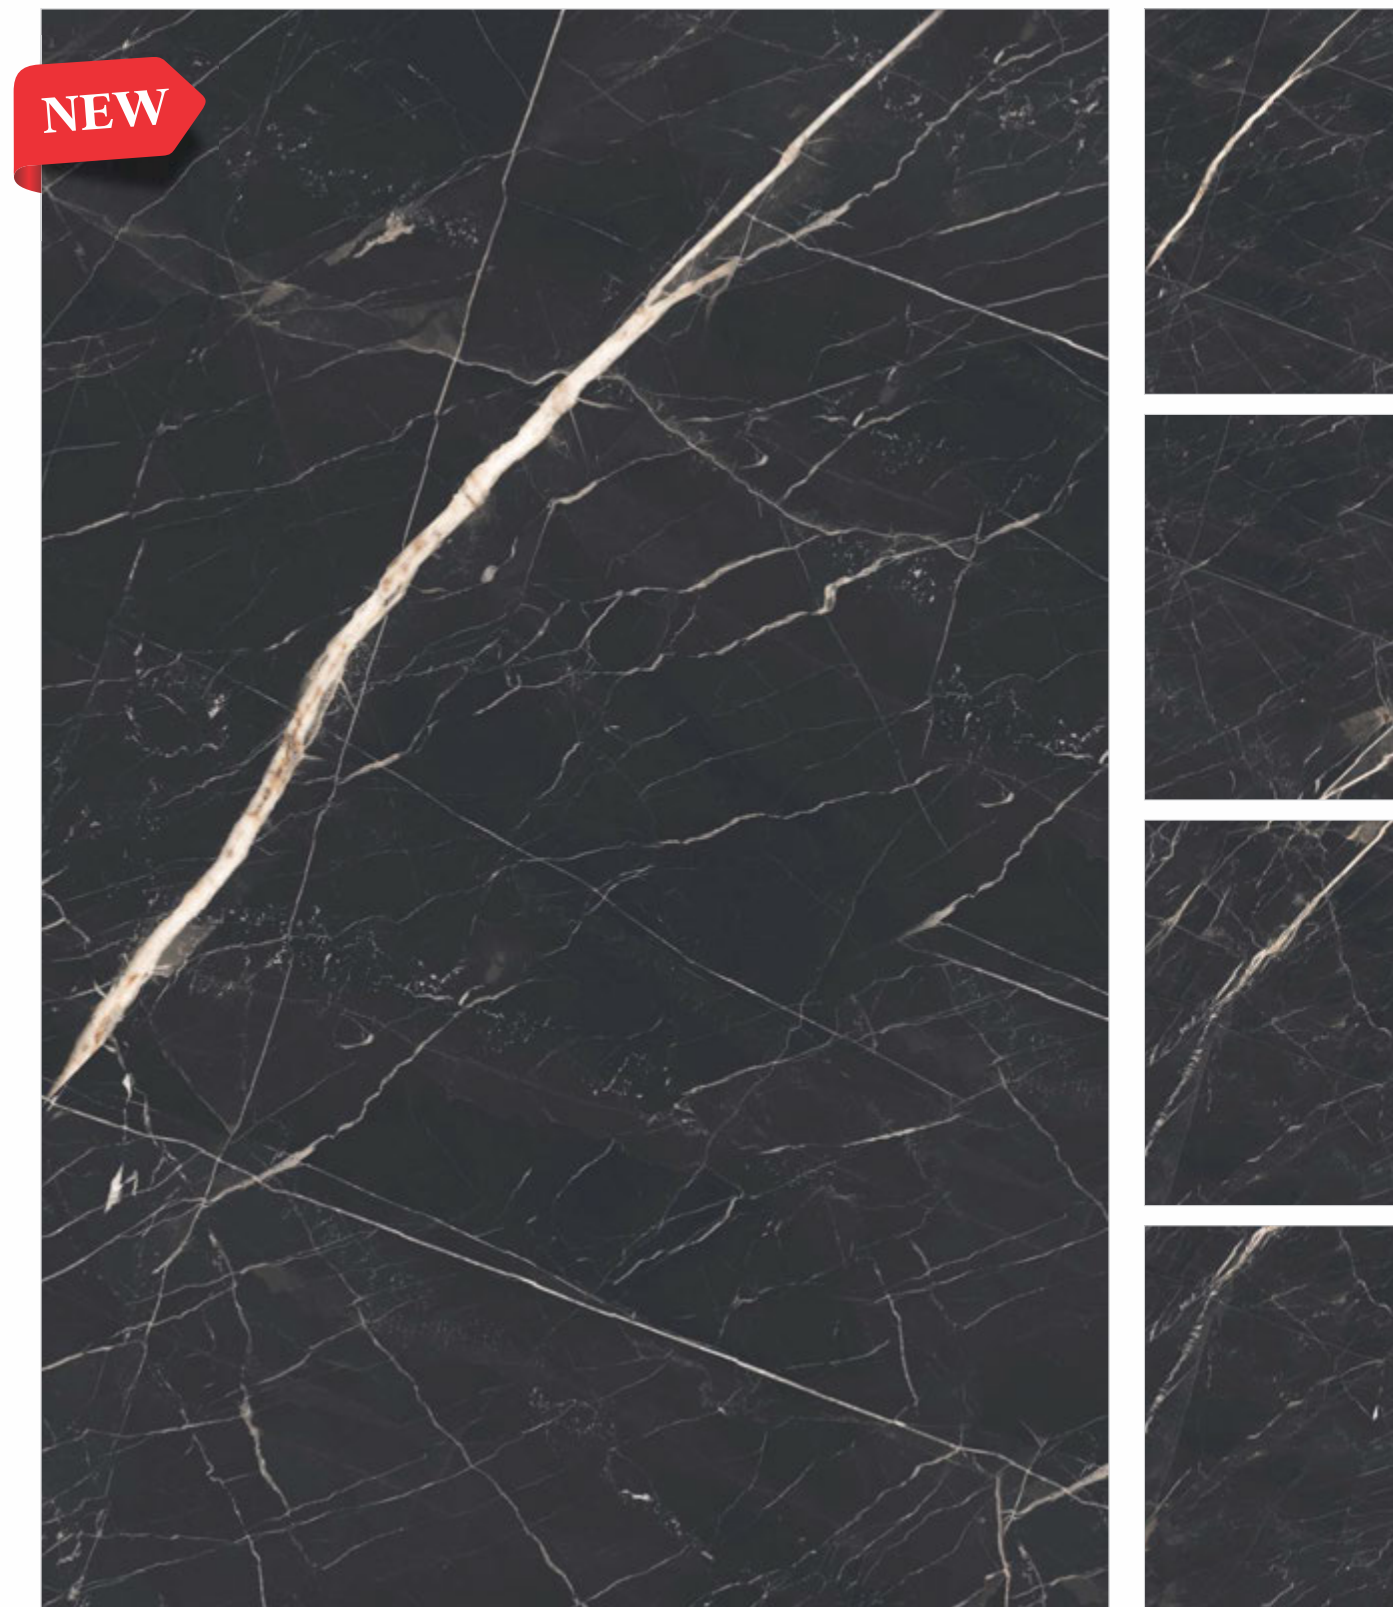

MARCUS ANTHRECITE

SIZE - 120x180cm
FINISH - HIGH GLOSS
BODY - WHITEBODY
RANDOM - 4 FACES