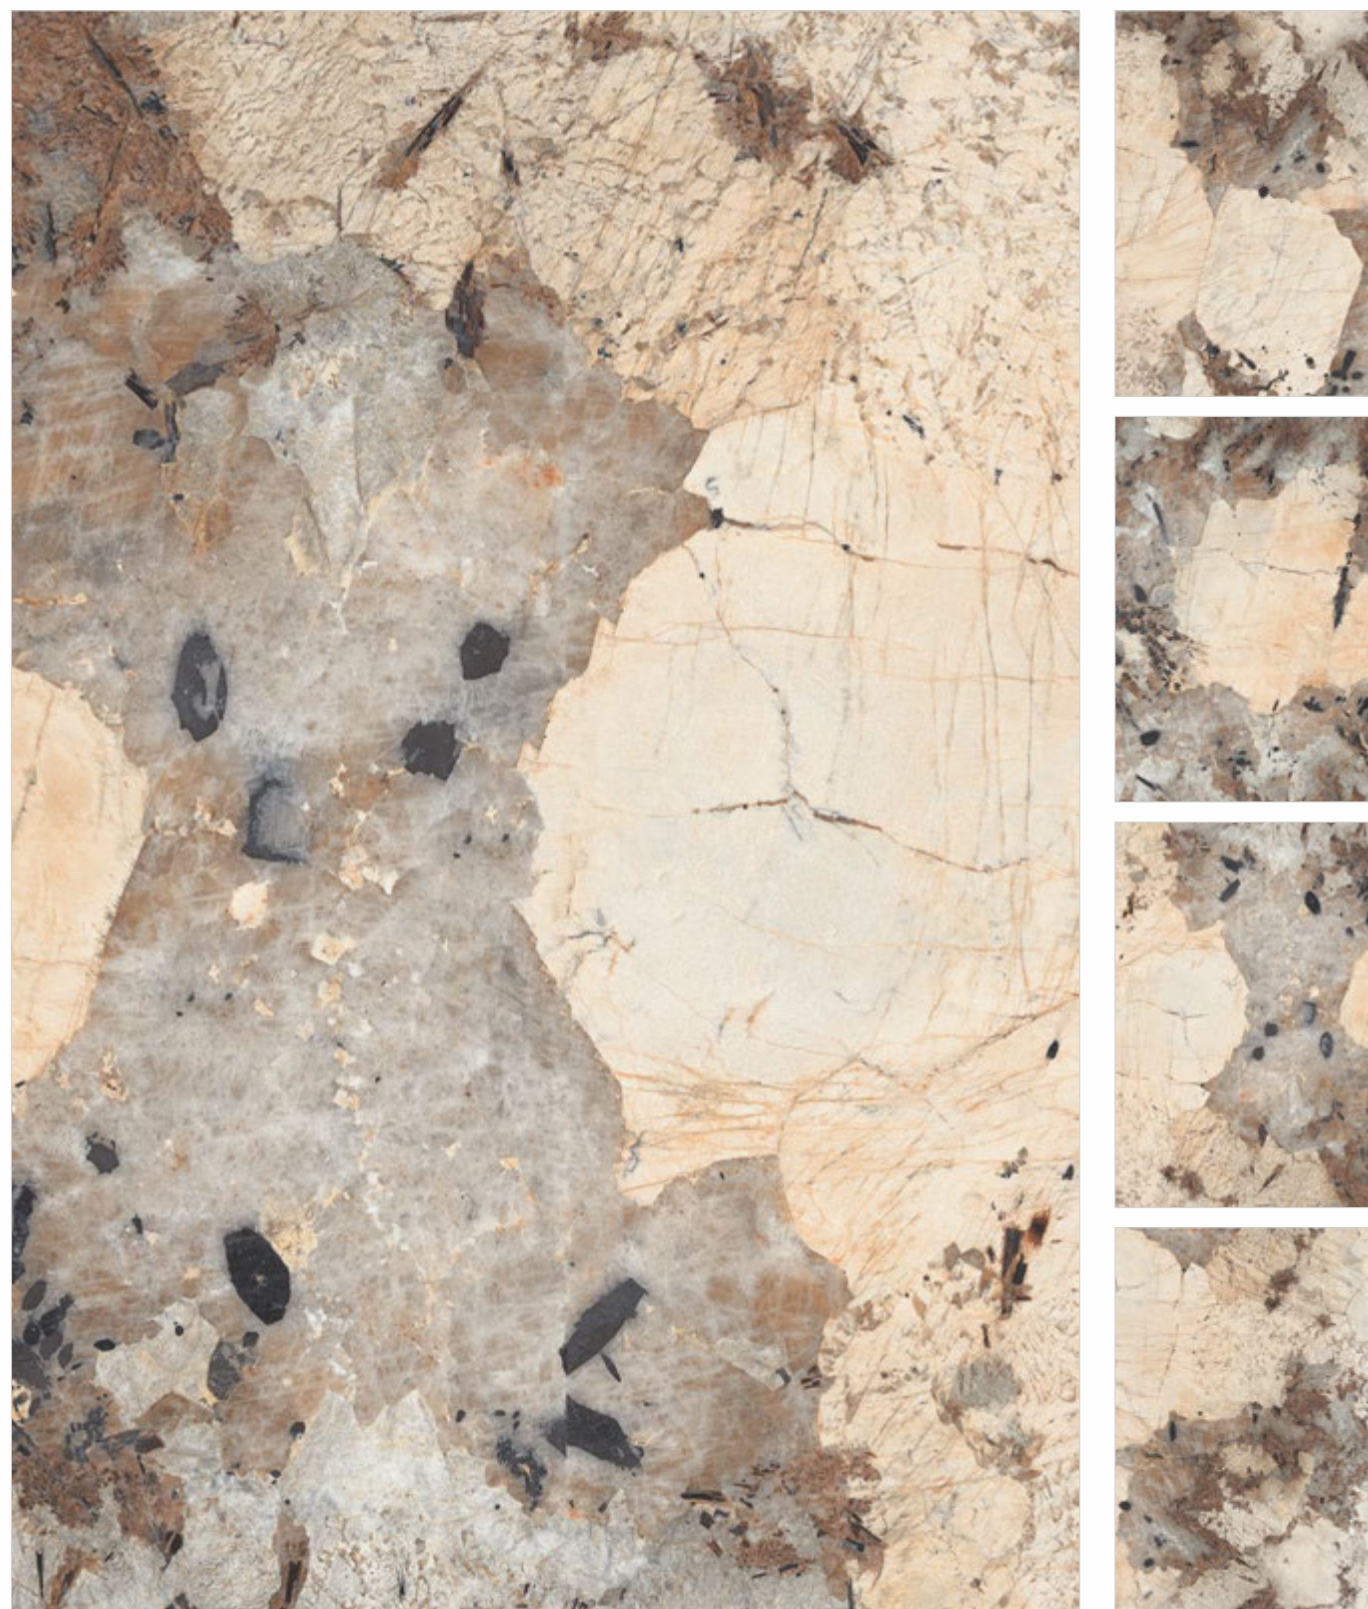

PATAGONIA BRONZE

FINISH - HIGH GLOSS
BODY - WHITEBODY
RANDOM - 4 FACES