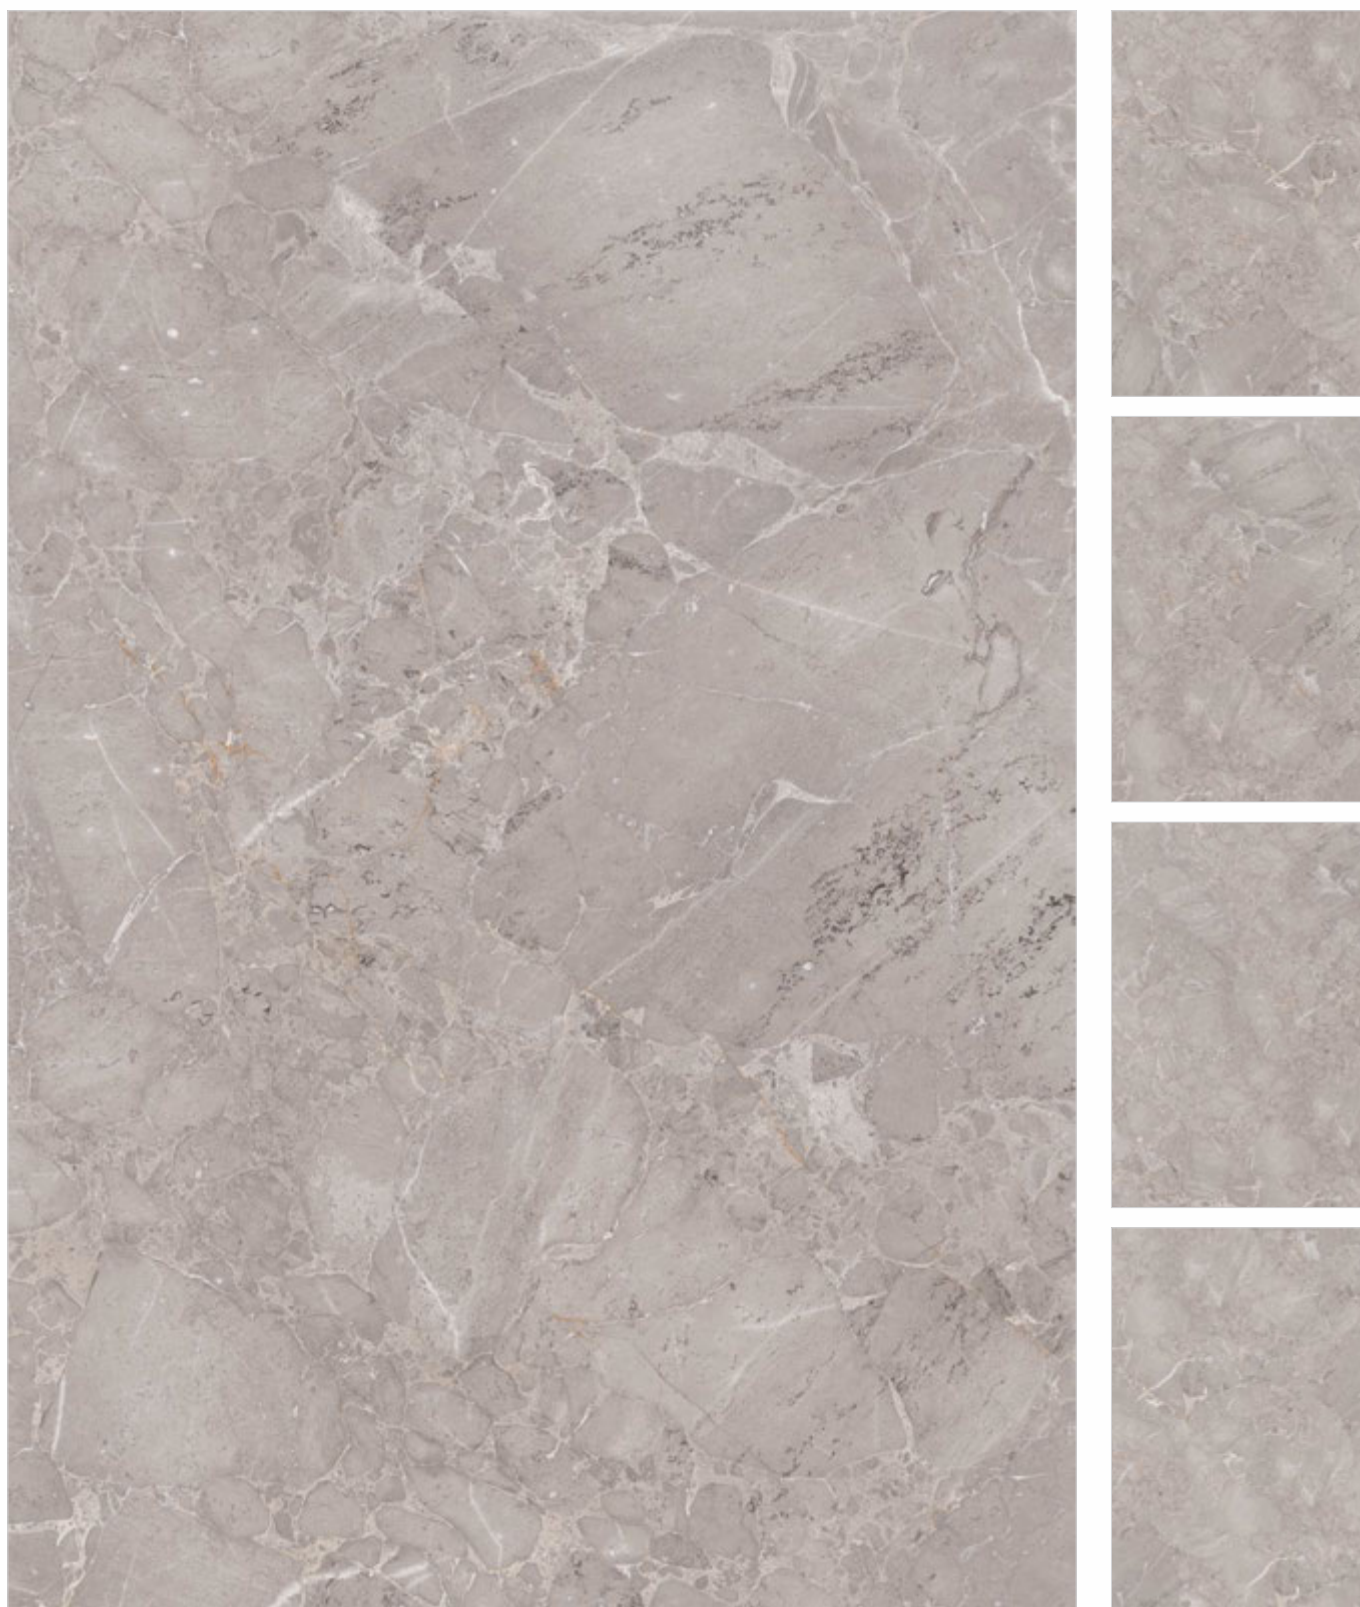

ARIANA DOVE

SIZE - 120x180cm
FINISH - GLOSSY
THICKNESS - 9mm
RANDOM - 4 FACES