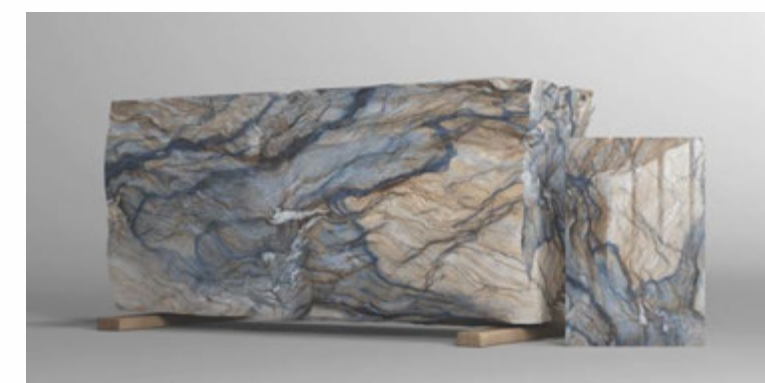

Wall

FUSION TAN
120x180cm
HIGH GLOSS

FUSION TAN

FINISH - HIGH GLOSS
BODY - WHITEBODY
RANDOM - 4 FACES

FUSION BLUE FIRE

FINISH - HIGH GLOSS
BODY - WHITEBODY
RANDOM - 4 FACES

Floor

PIETRA GRIGIO
120x180cm
HIGH GLOSS