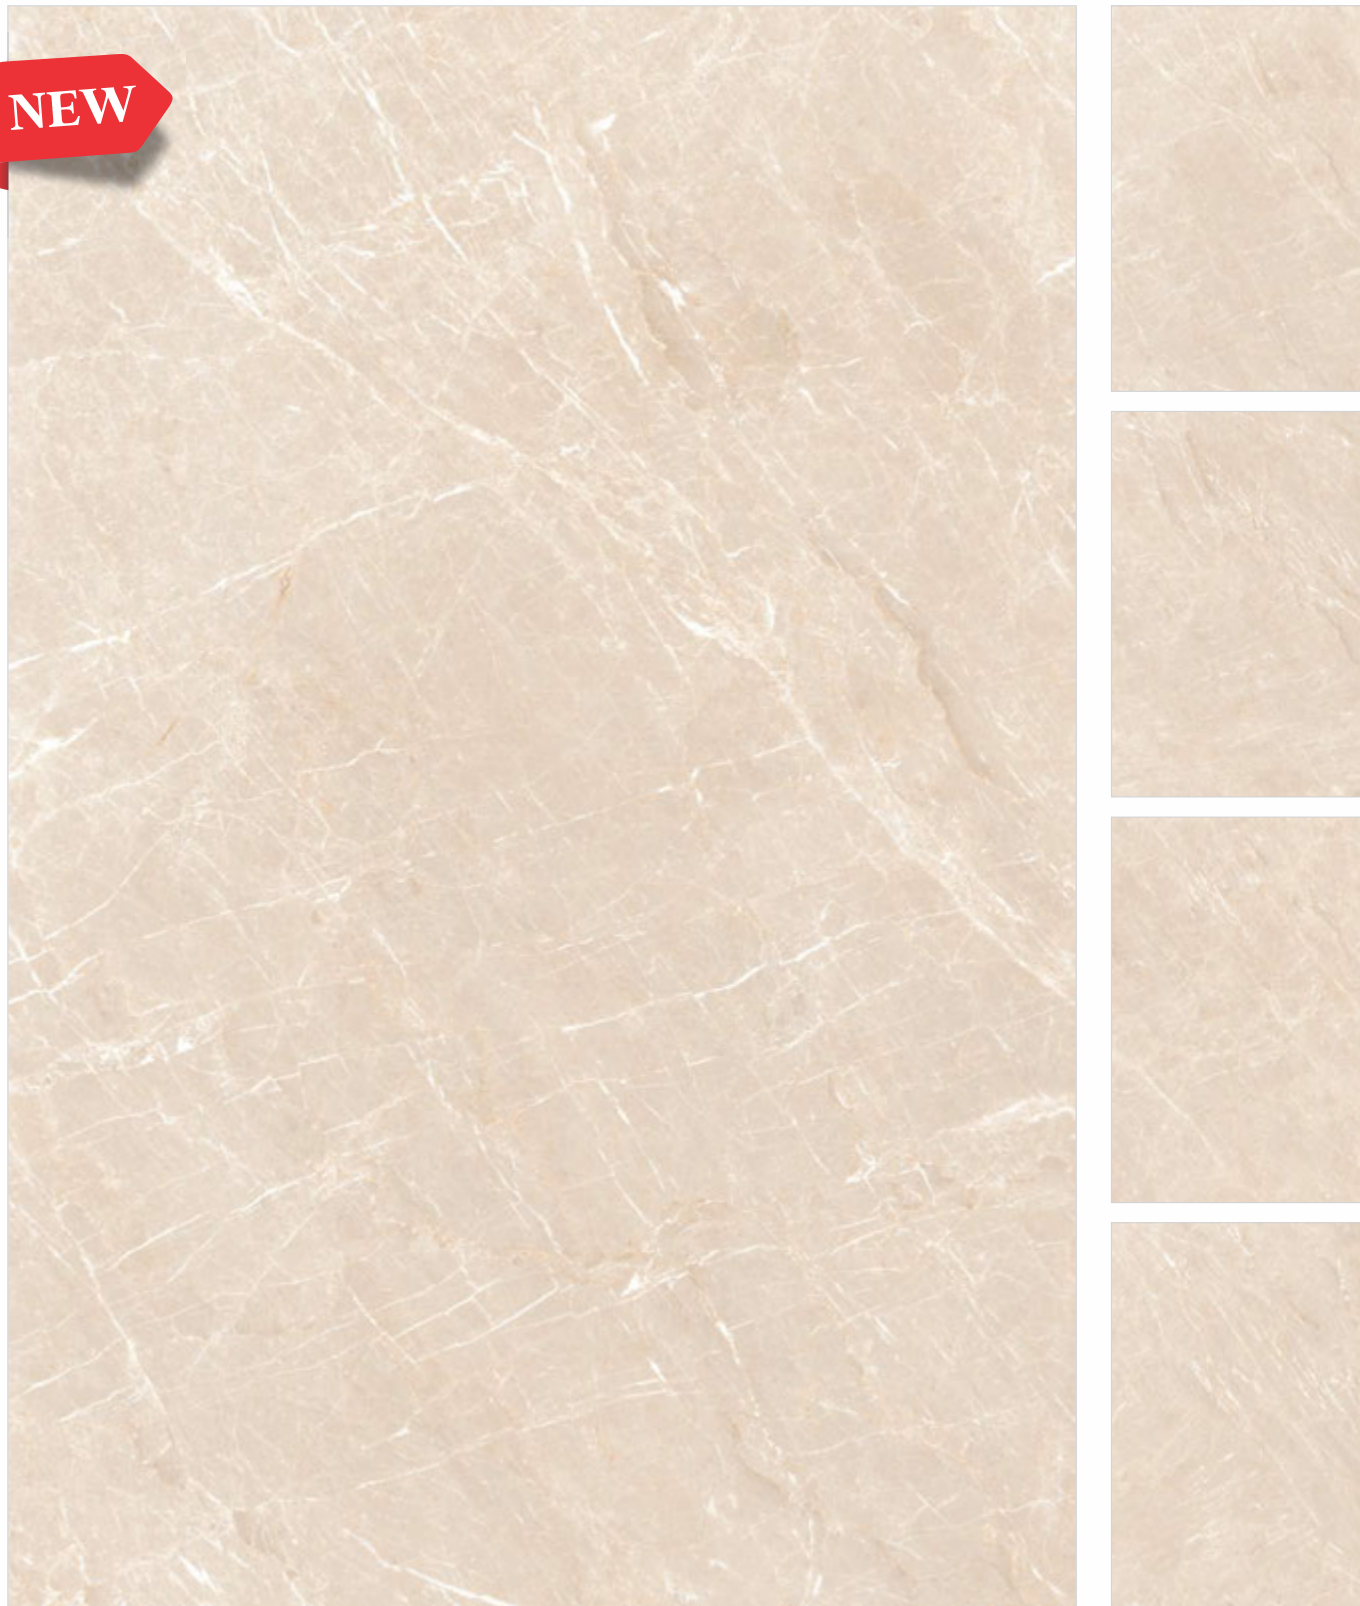

NEW

NETTO BEIGE

SIZE - 120x180cm
FINISH - GLOSSY
THICKNESS - 9mm
RANDOM - 4 FACES

NEW

NETTO GREY

SIZE - 120x180cm
FINISH - GLOSSY
THICKNESS - 9mm
RANDOM - 4 FACES