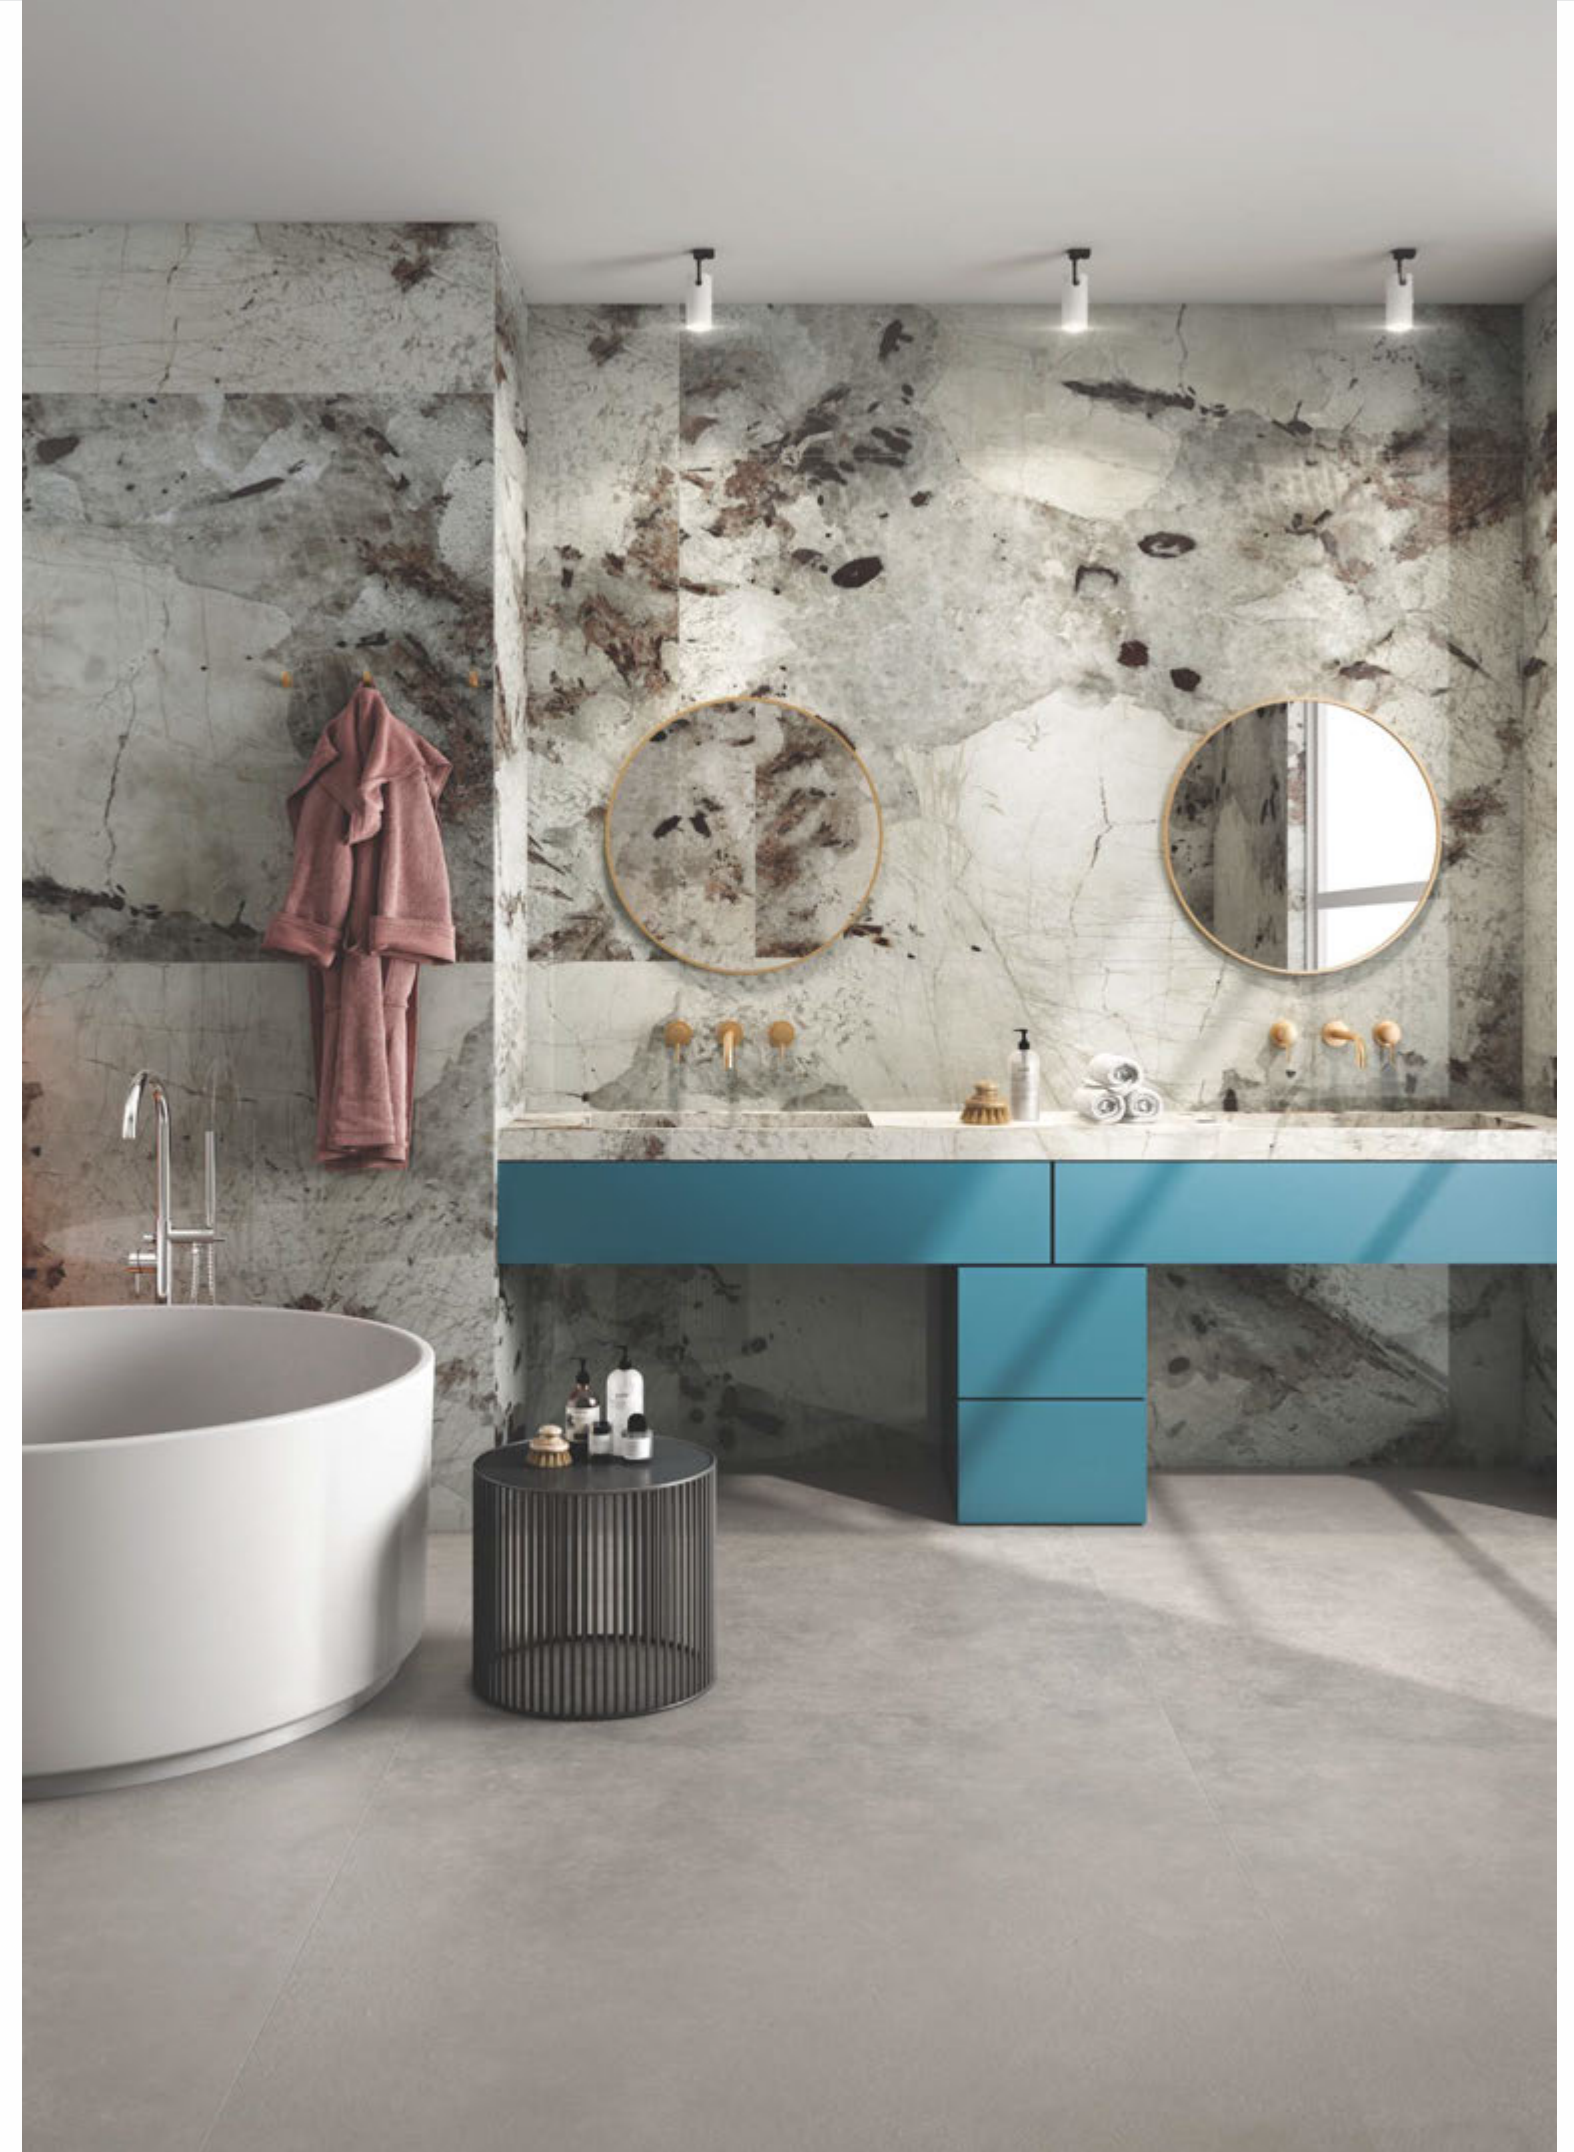

Wall & Vanity Top

PATAGONIA
120x180cm
HIGH GLOSS

Floor

MYSTIC GREY
120x180cm
MATT CARVING