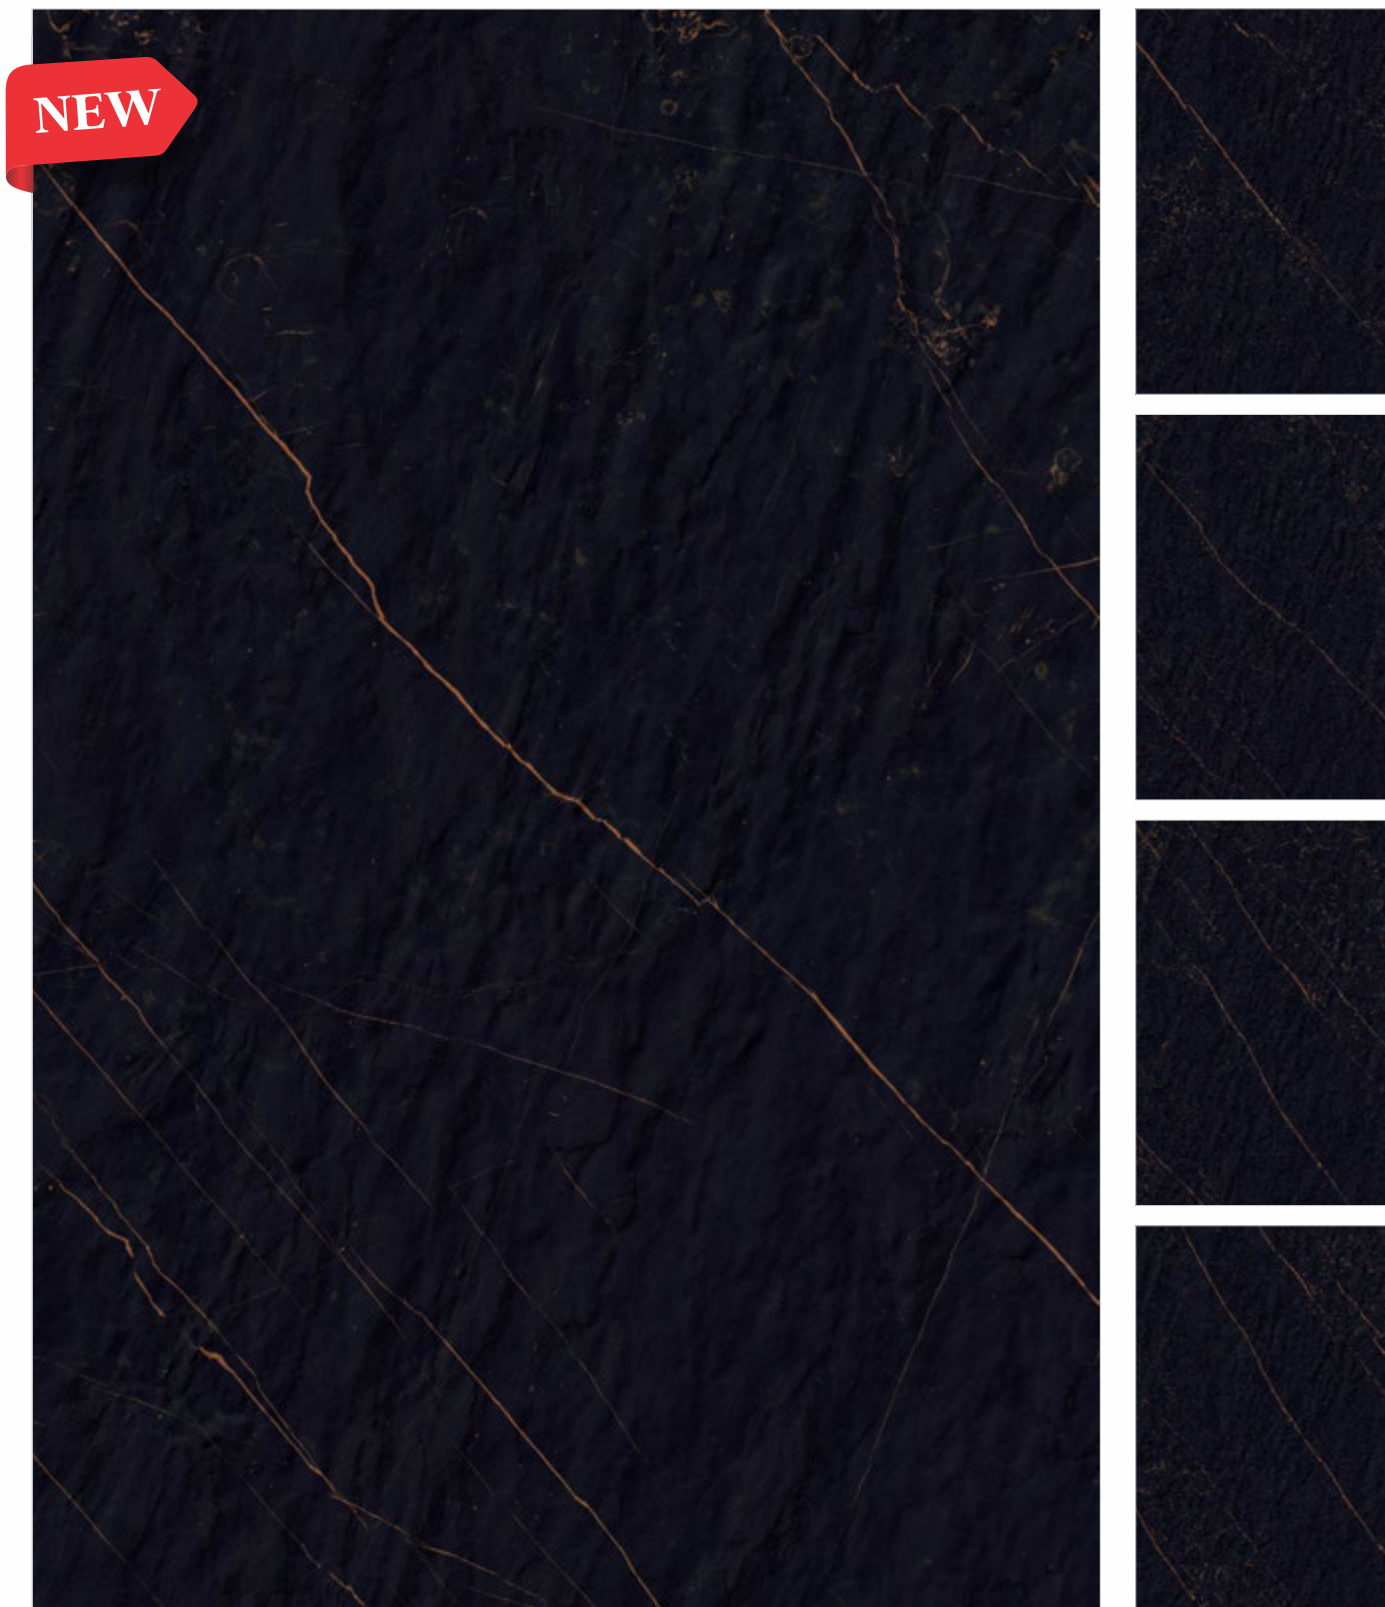

PIETROSA GOLD DUNE

SIZE - 120x180cm
FINISH - DUNE CARVING
THICKNESS - 9mm
RANDOM - 4 FACES