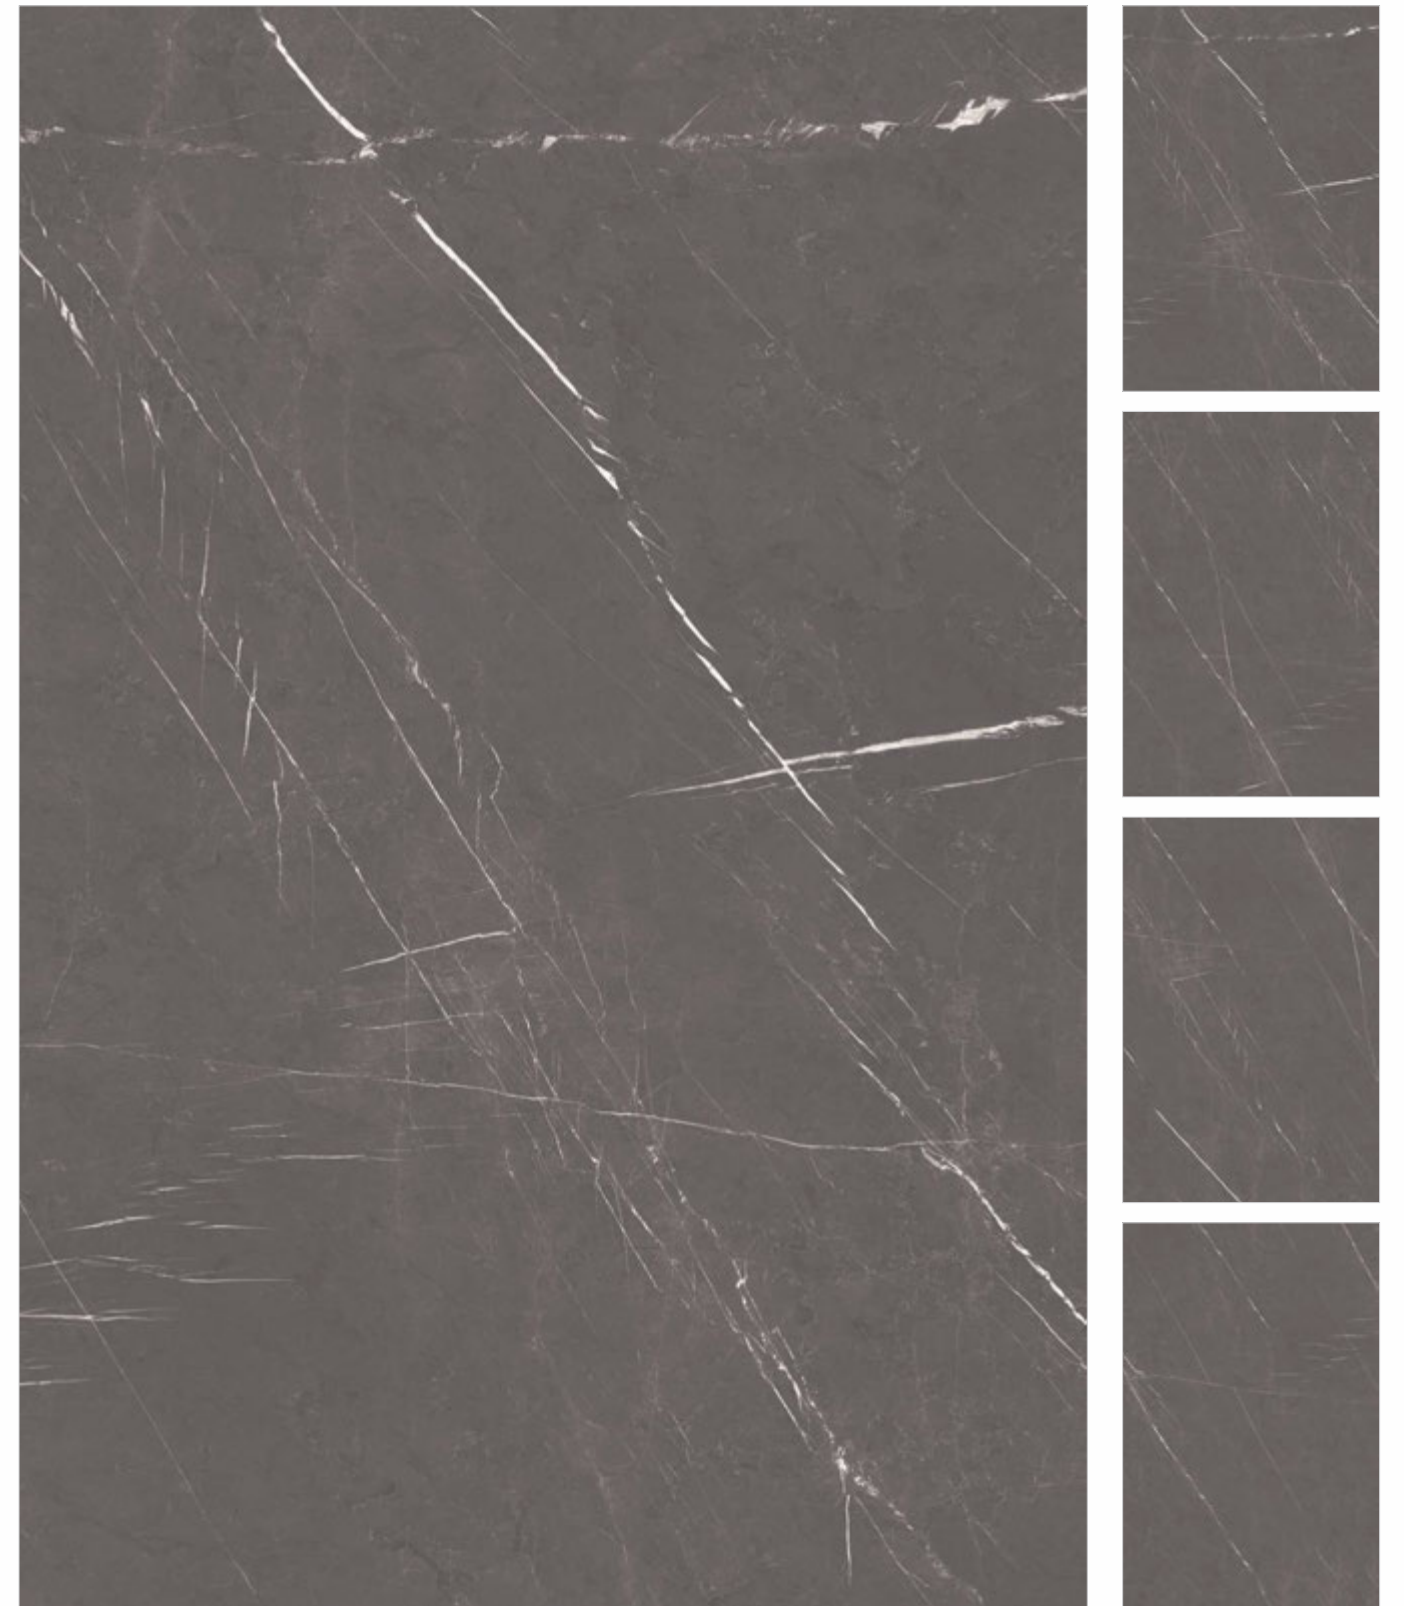

Floor & Sitting Element

PIETRA MOCHA
120x180cm
HIGH GLOSS

Billing Counter & Display Boxes

CARRARA ELITE & PIETRA MOCHA
120x180cm
HIGH GLOSS

CLASSIC MARBLE V-2.0 | 120x180cm

PIETRA MOCHA

FINISH - HIGH GLOSS
BODY - WHITEBODY
RANDOM - 4 FACES