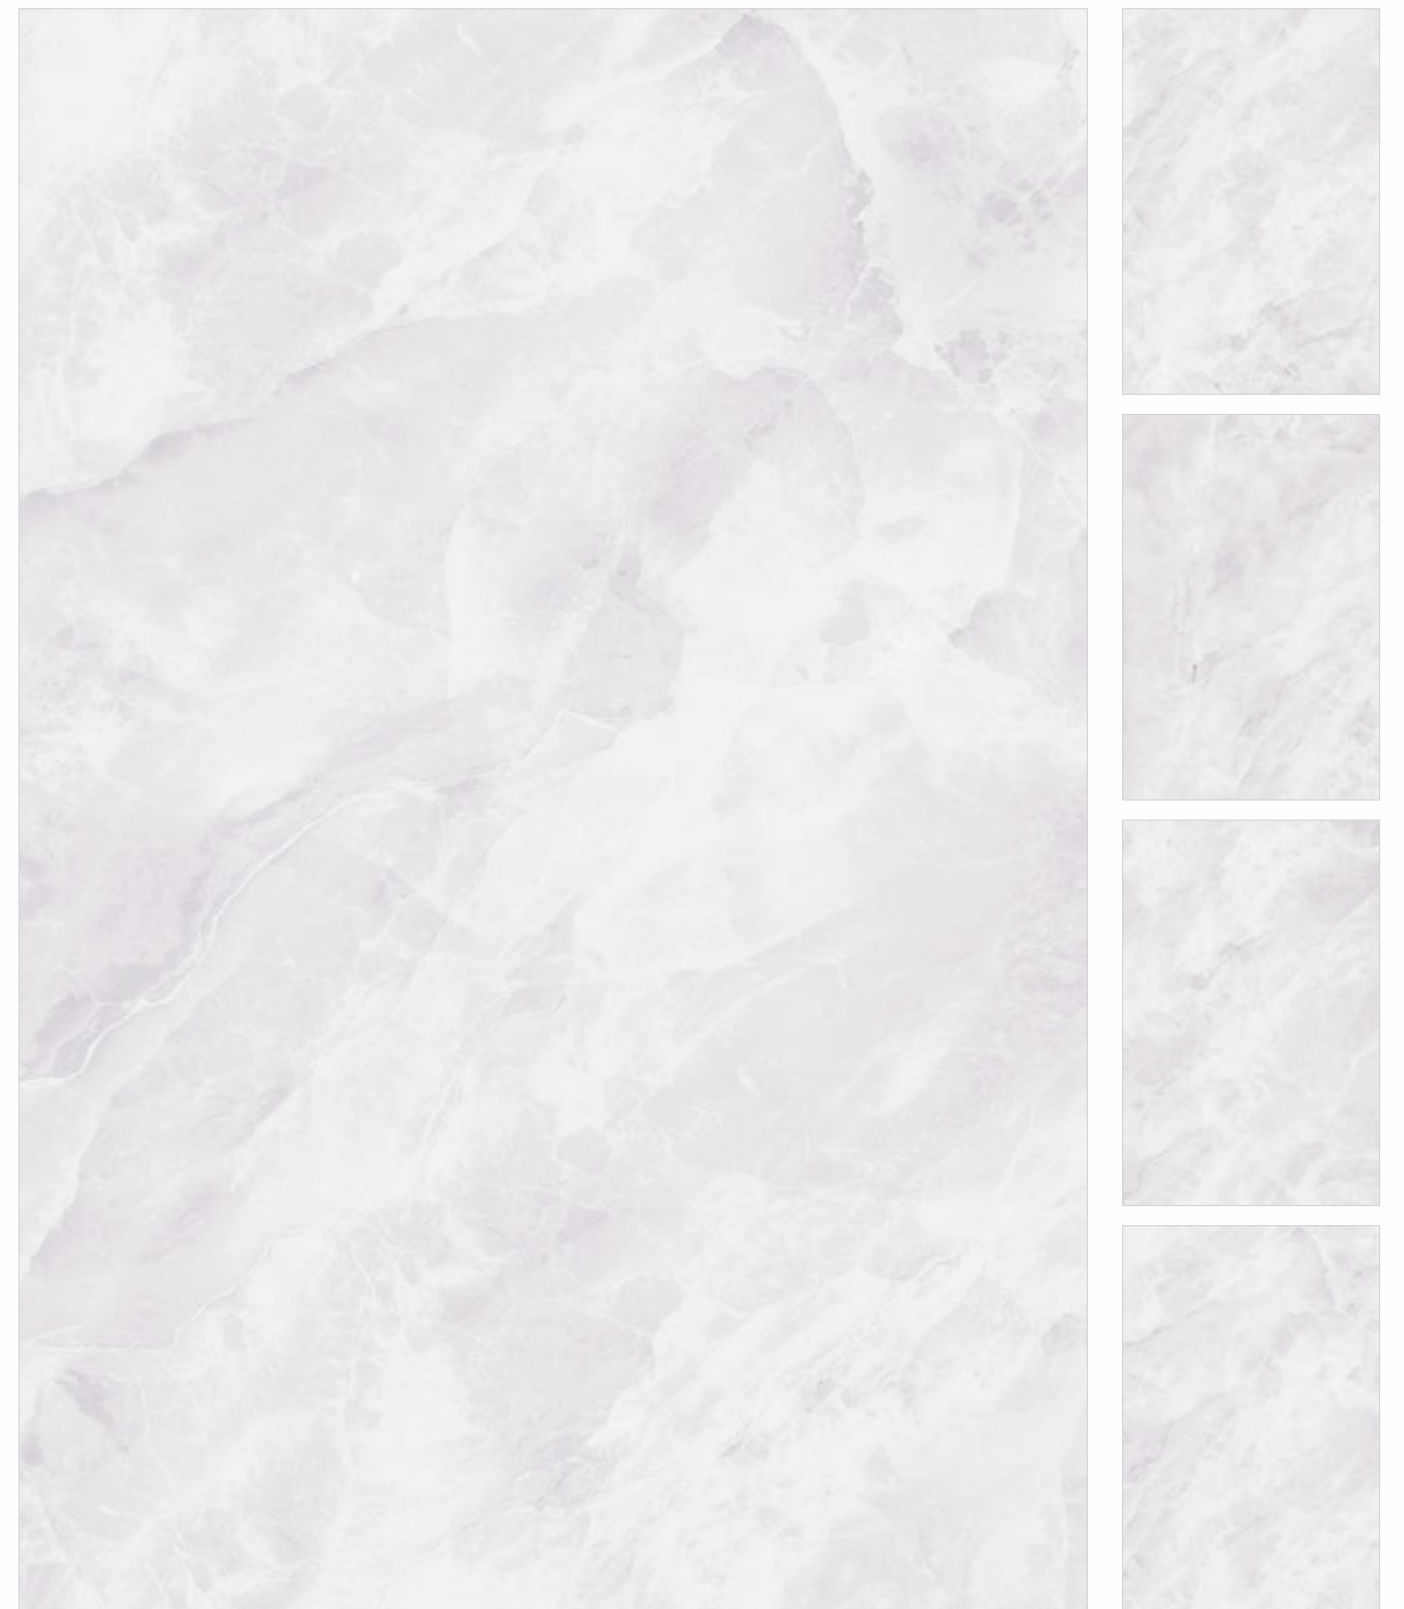

WHITE MARBLE V-2.0 | 120x180cm