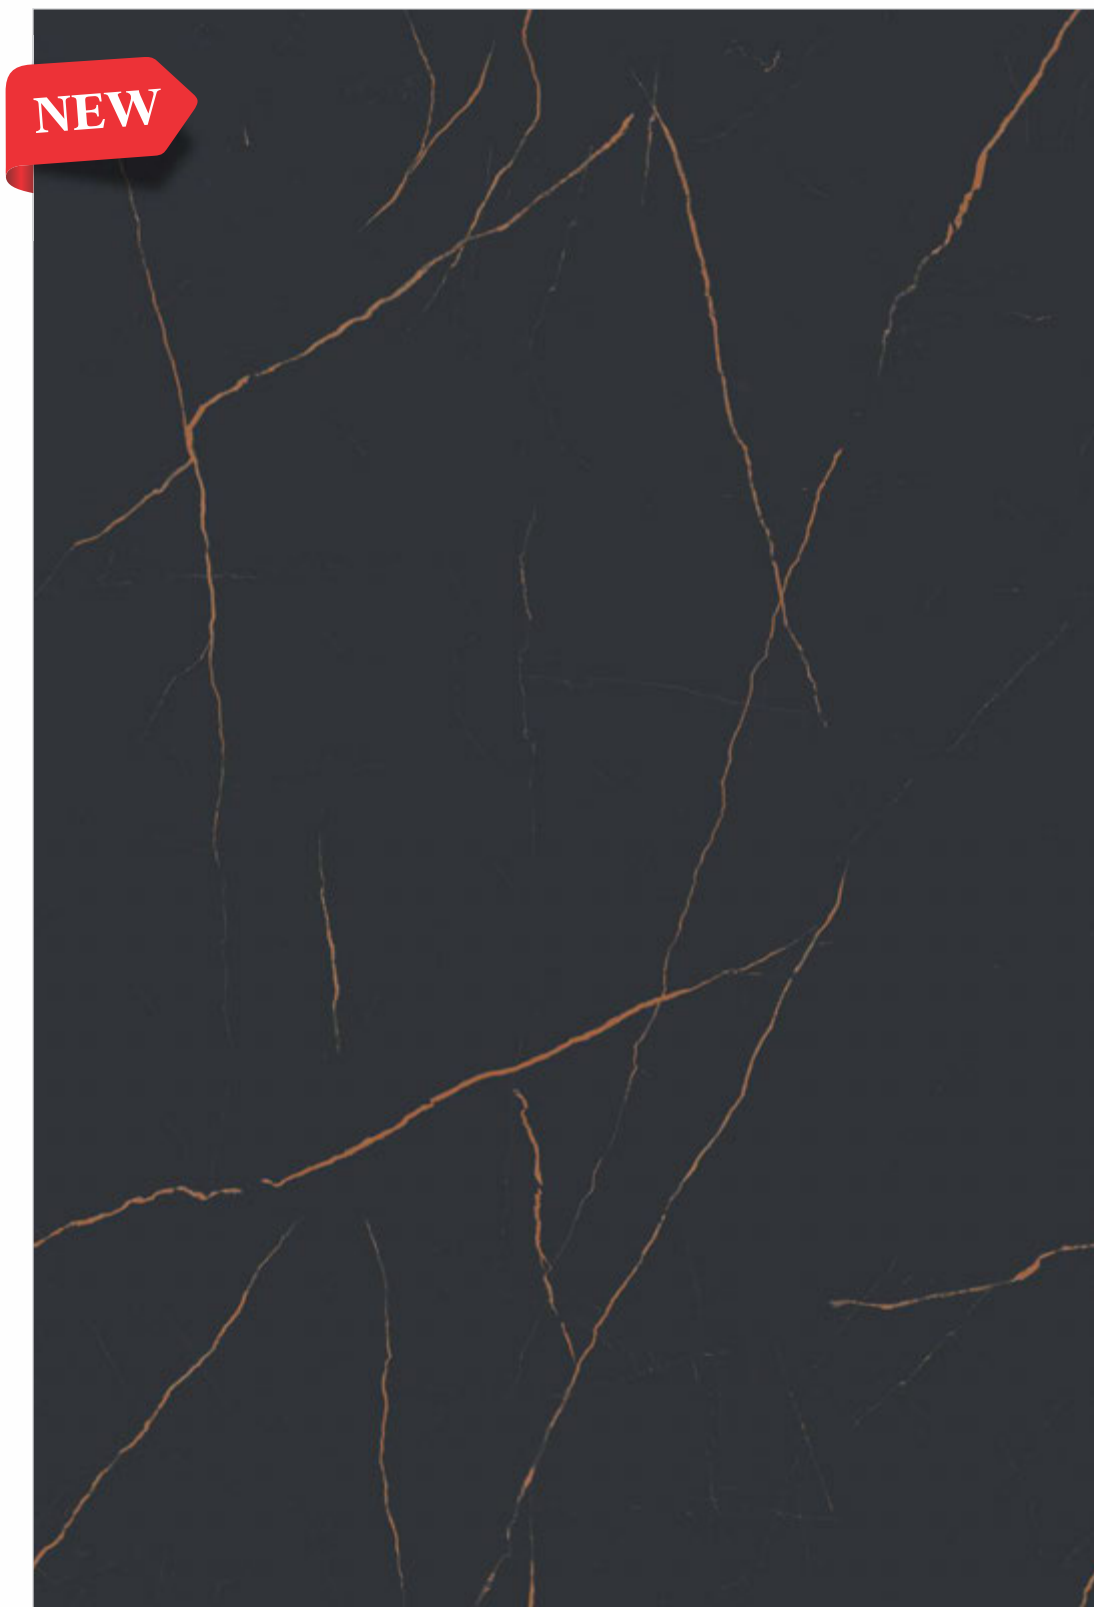

INFINITY BRIGHT 7001

SIZE - 120x180cm
FINISH - HIGH GLOSS
BODY - WHITEBODY
RANDOM - 3 FACES