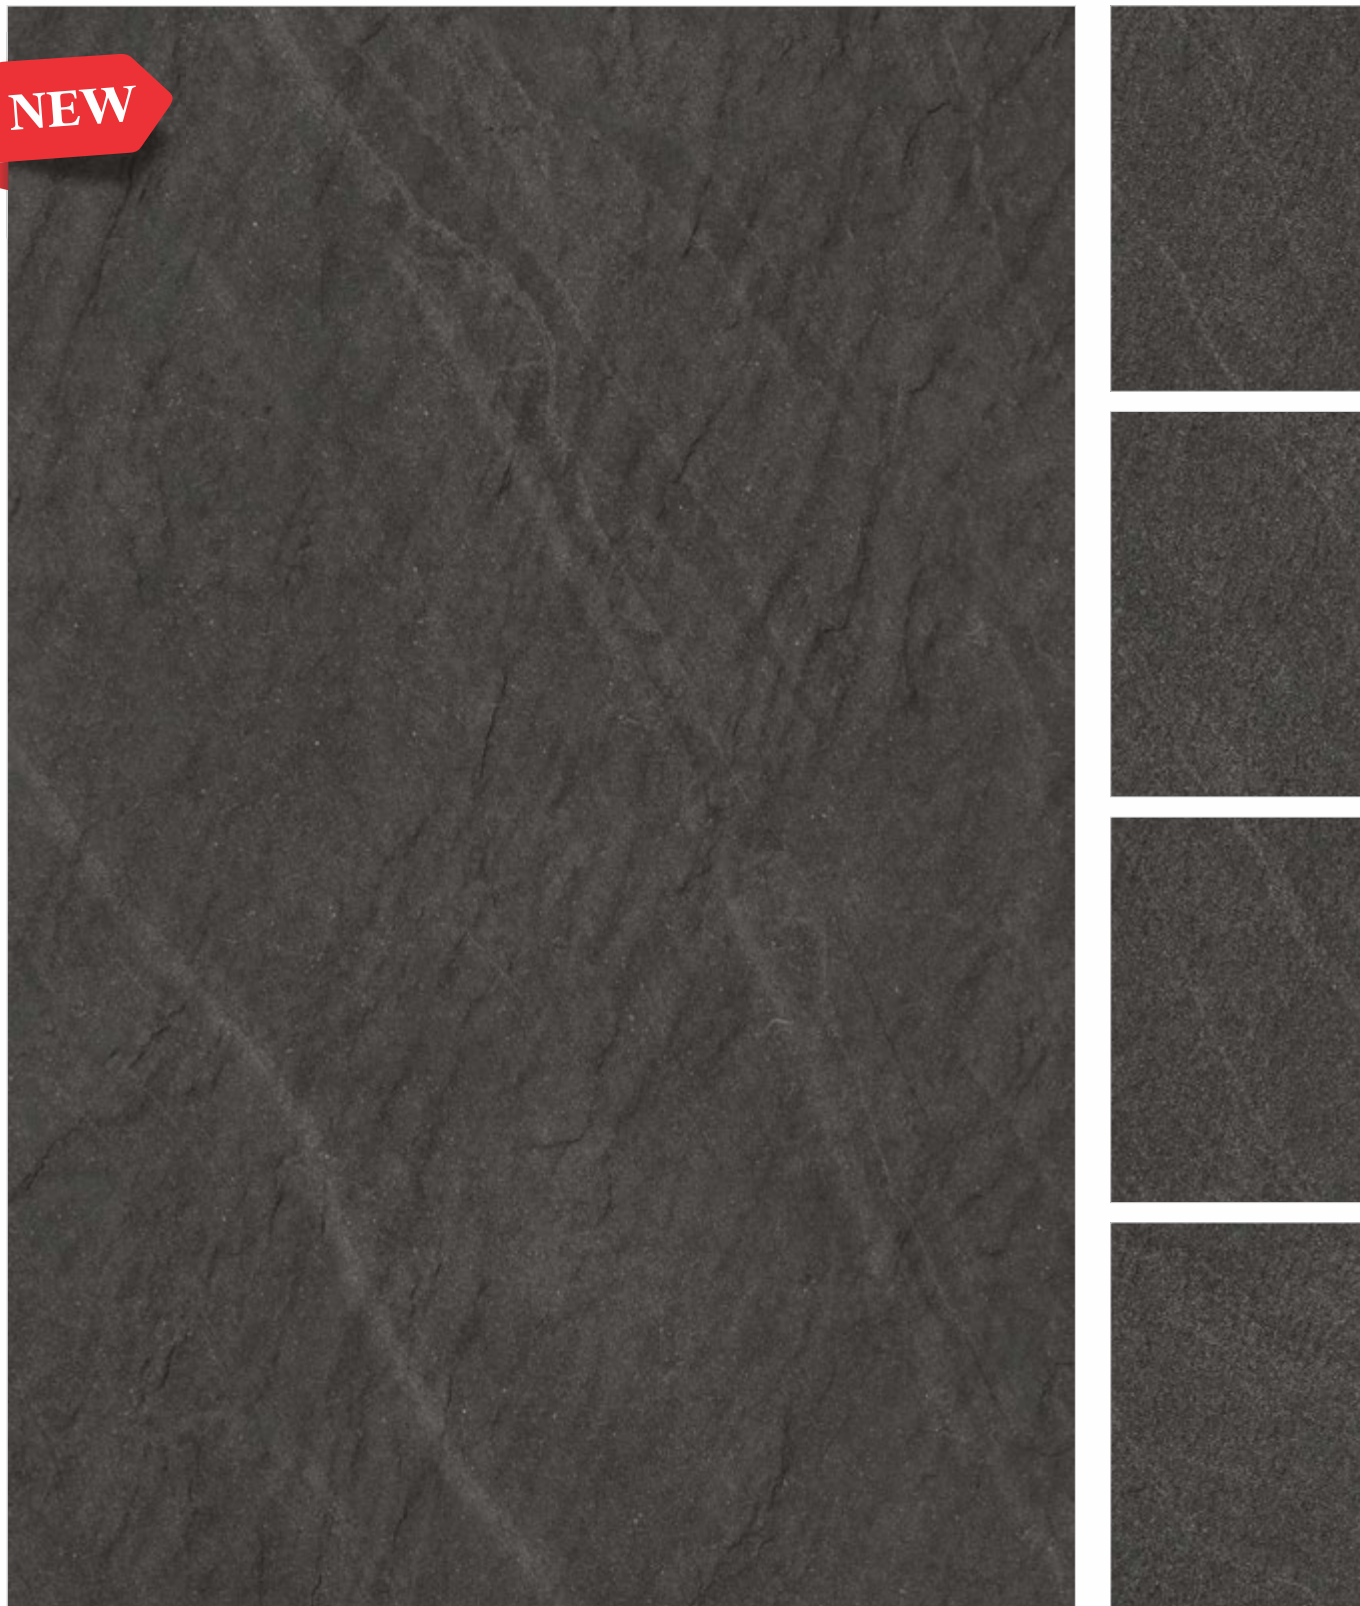

NEW

FANAL AVORIO DUNE

SIZE - 120x180cm
FINISH - DUNE CARVING
THICKNESS - 9mm
RANDOM - 4 FACES

NEW

FANAL CEDAR DUNE

SIZE - 120x180cm
FINISH - DUNE CARVING
THICKNESS - 9mm
RANDOM - 4 FACES

NEW

FANAL NERO DUNE