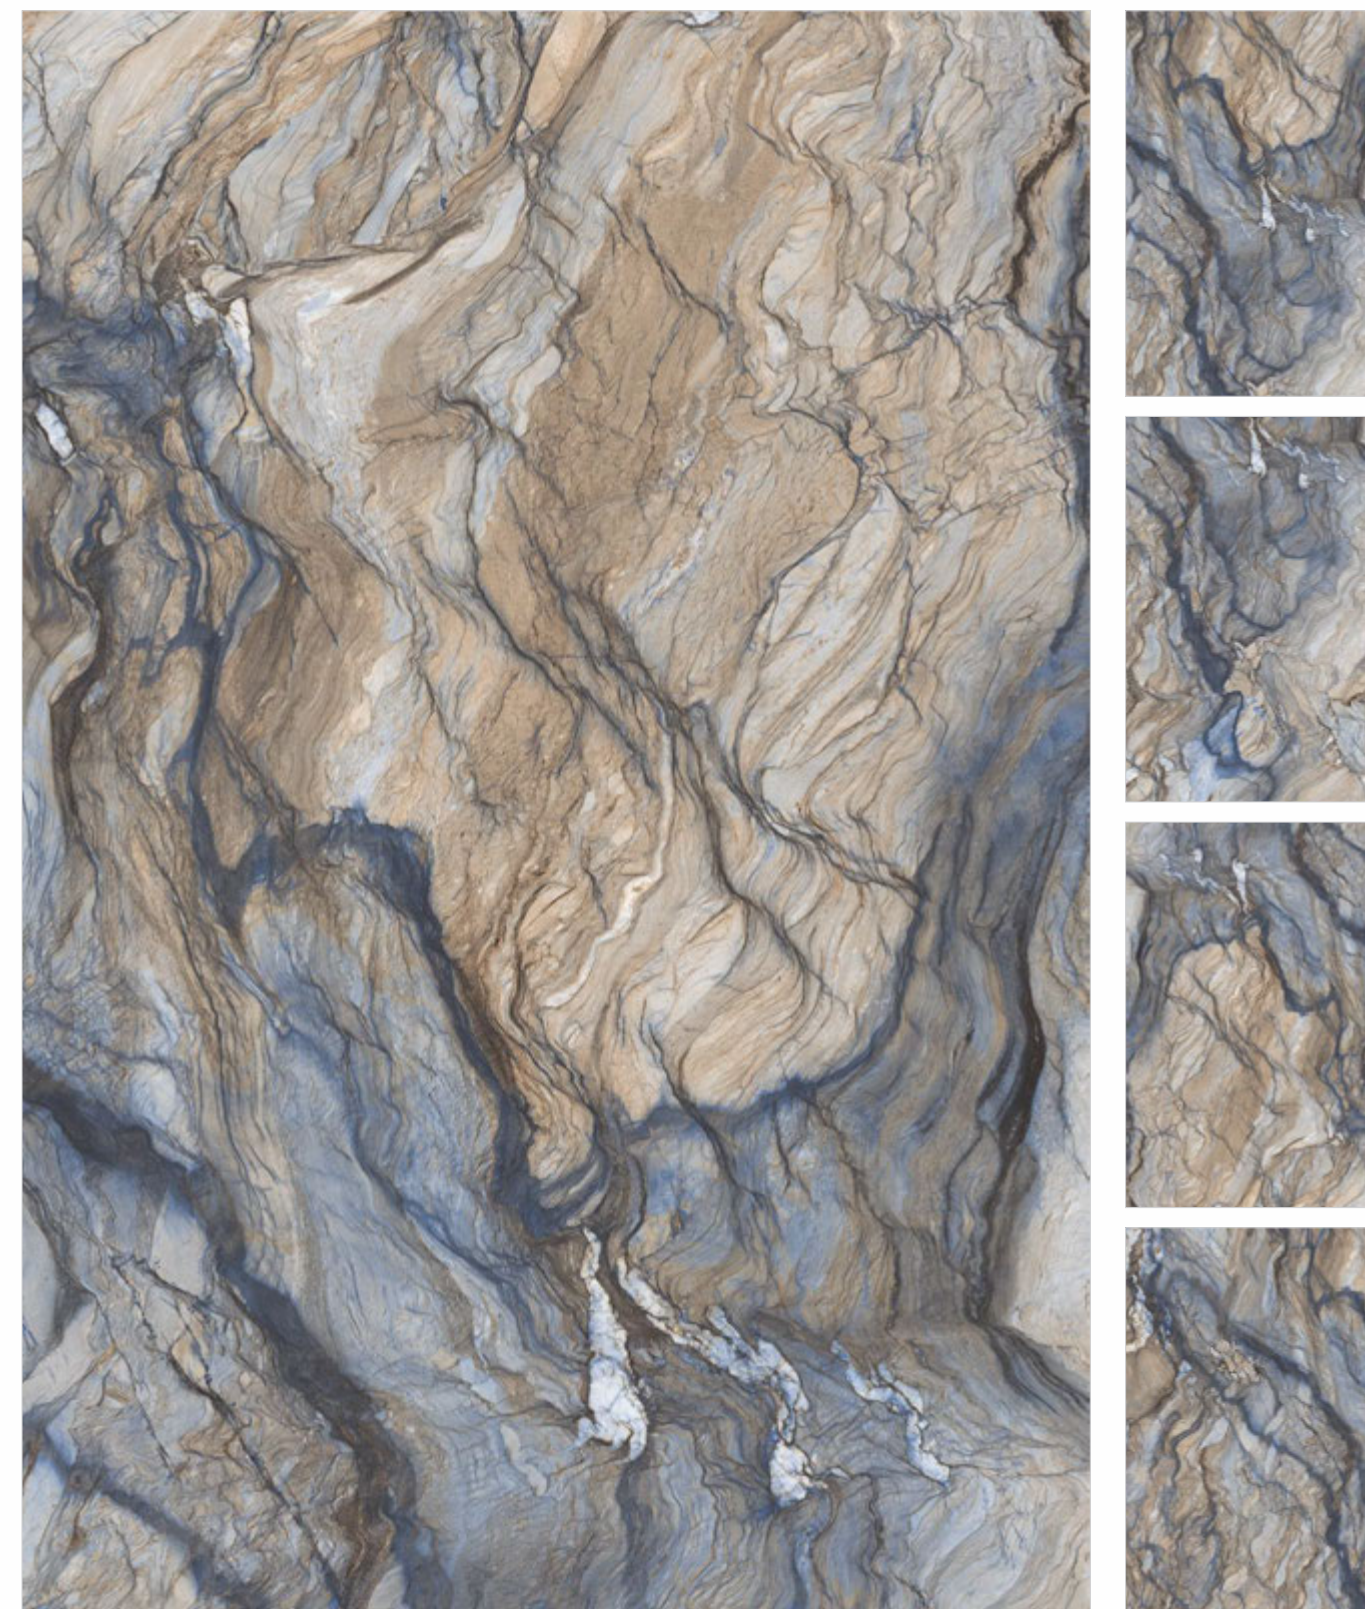

FUSION BLUE FIRE

FINISH - HIGH GLOSS
BODY - WHITEBODY
RANDOM - 4 FACES