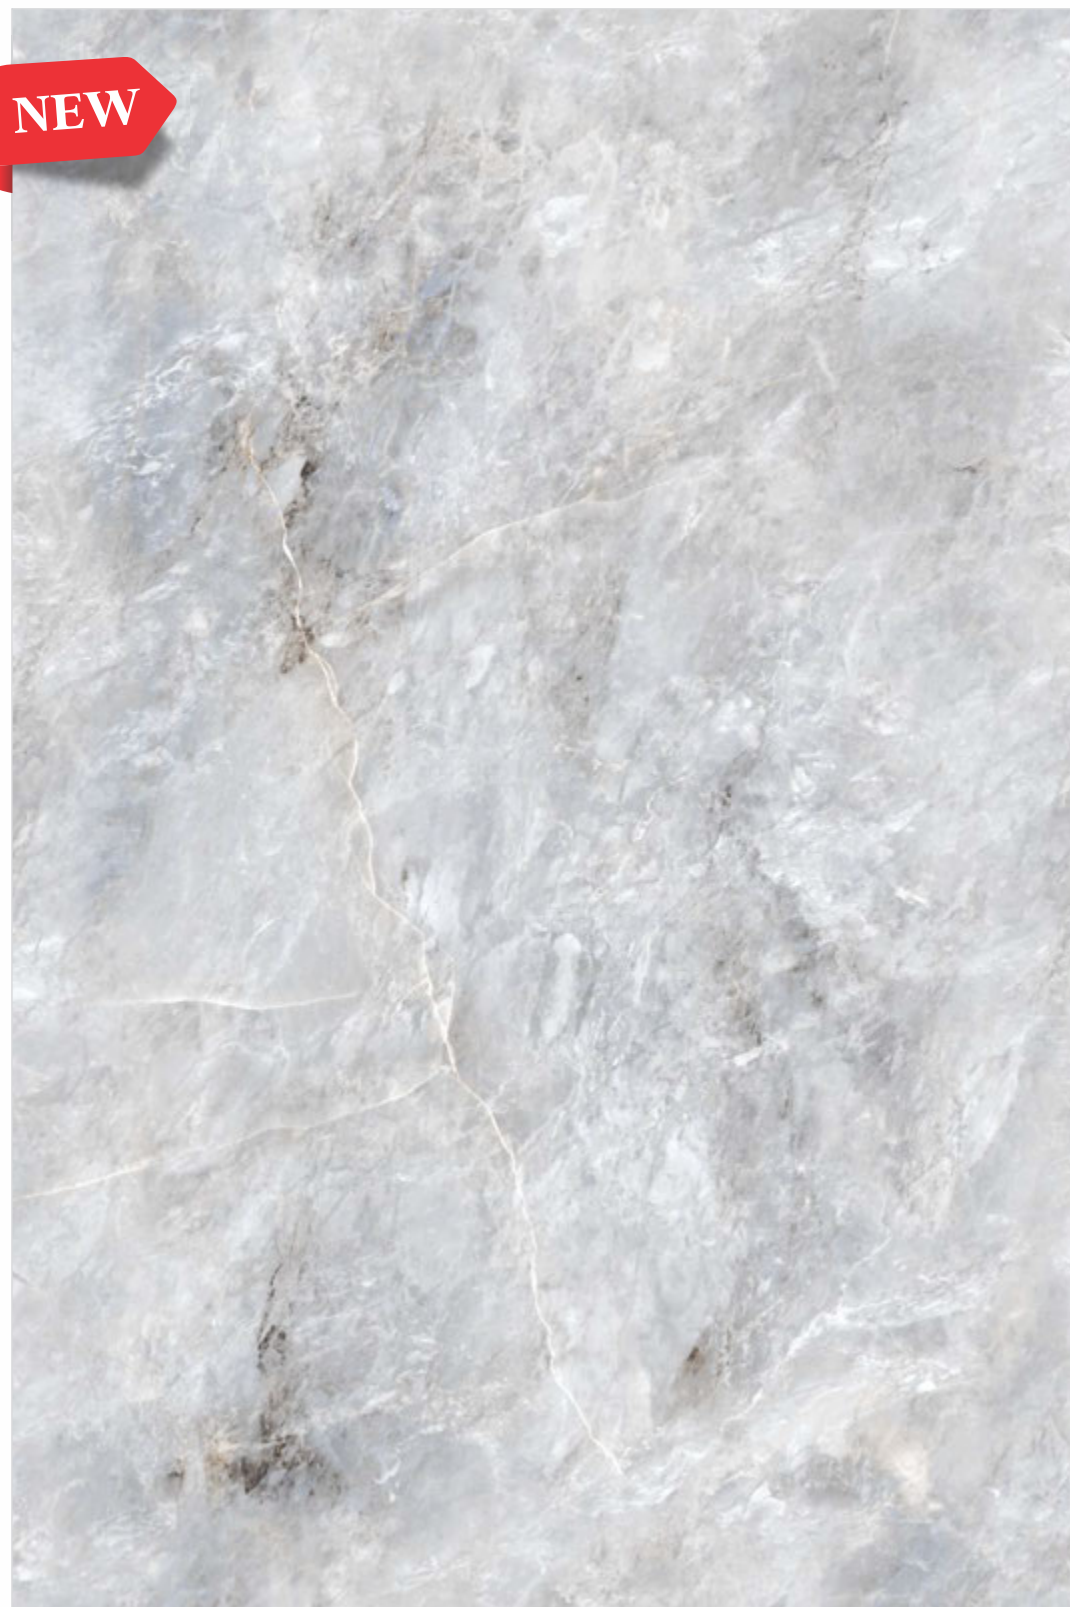

GALACTICO AQUA

SIZE - 120x180cm
FINISH - HIGH GLOSS
BODY - WHITEBODY
RANDOM - 4 FACES

NEW