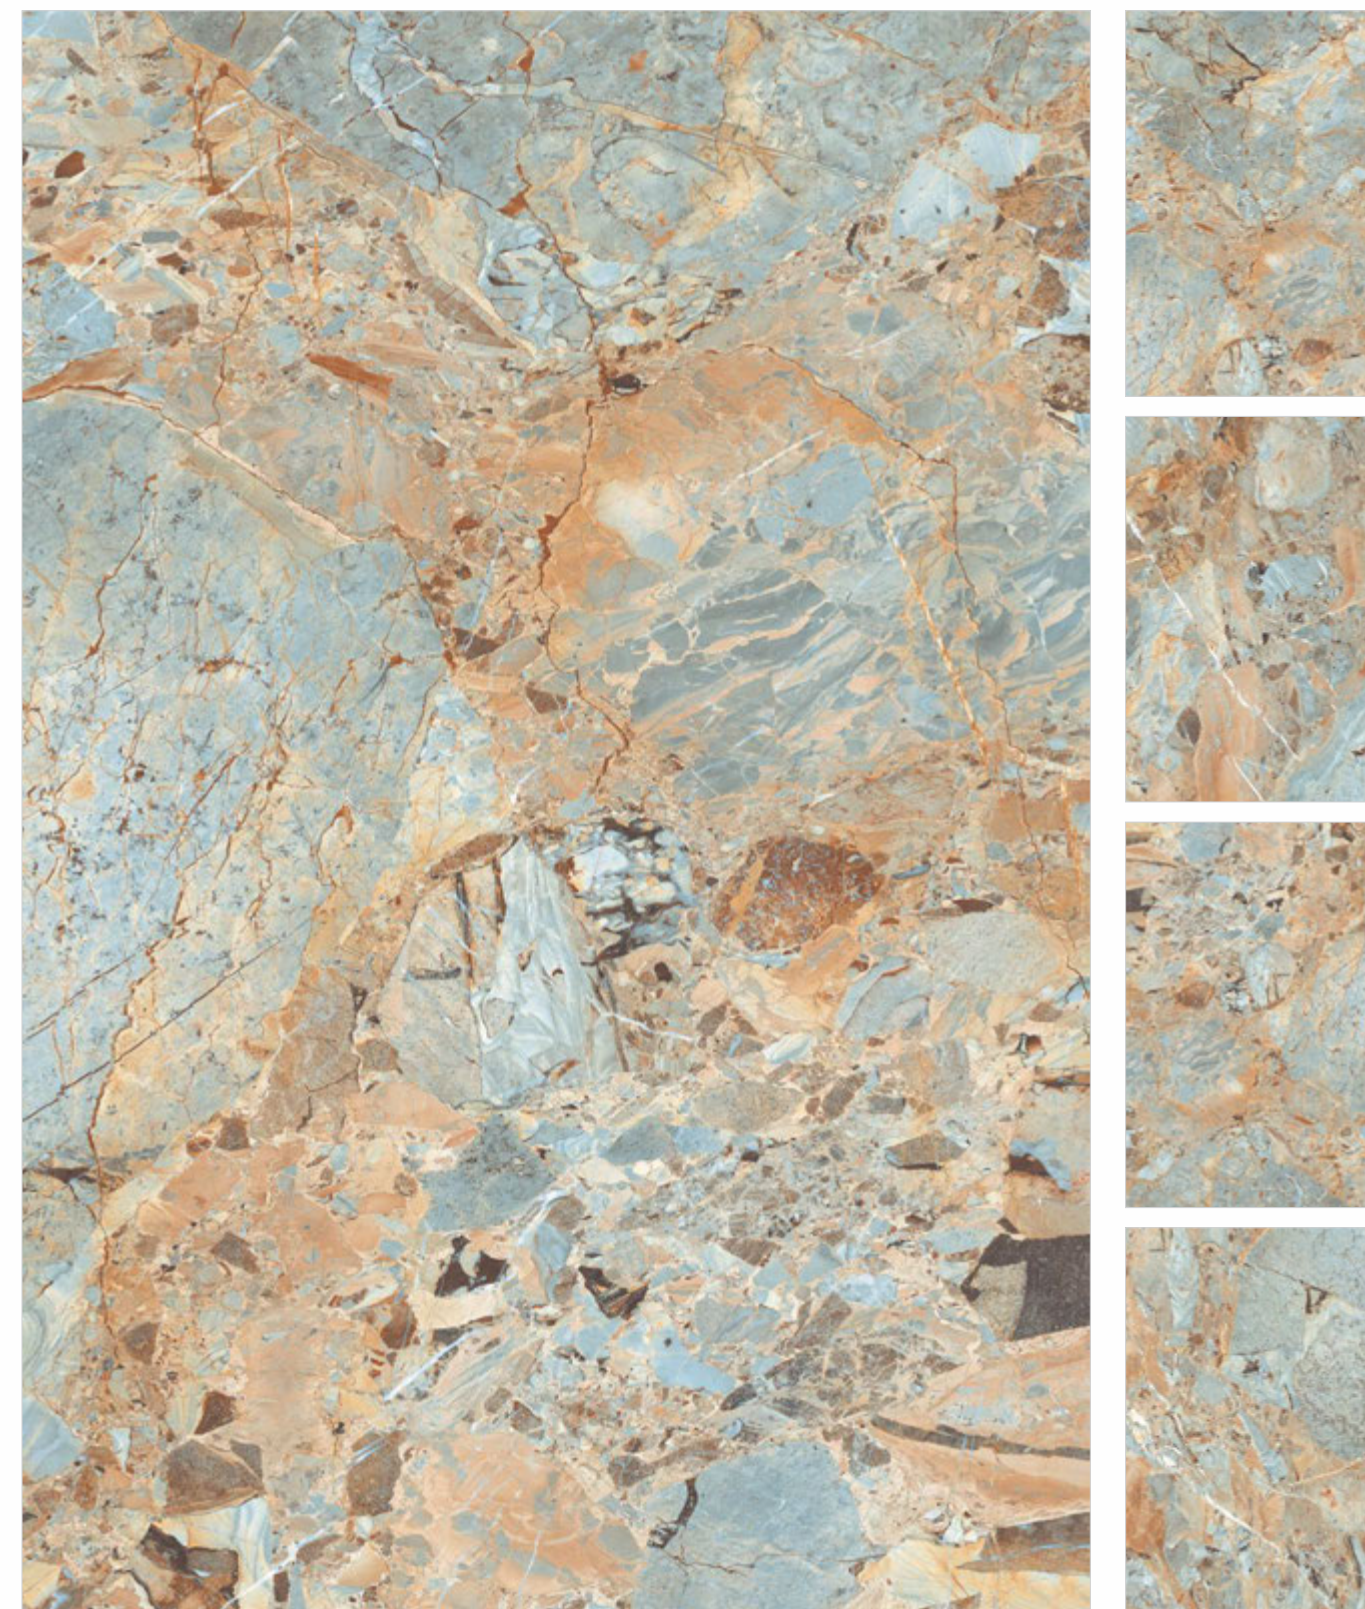

Wall & Vanity Top

PATAGONIA
120x180cm
HIGH GLOSS

Floor

MYSTIC GREY
120x180cm
MATT CARVING

PATAGONIA BRONZE

FINISH - HIGH GLOSS
BODY - WHITEBODY
RANDOM - 4 FACES

BRECCIA FANTASTICO SKY

FINISH - HIGH GLOSS
BODY - WHITEBODY
RANDOM - 4 FACES