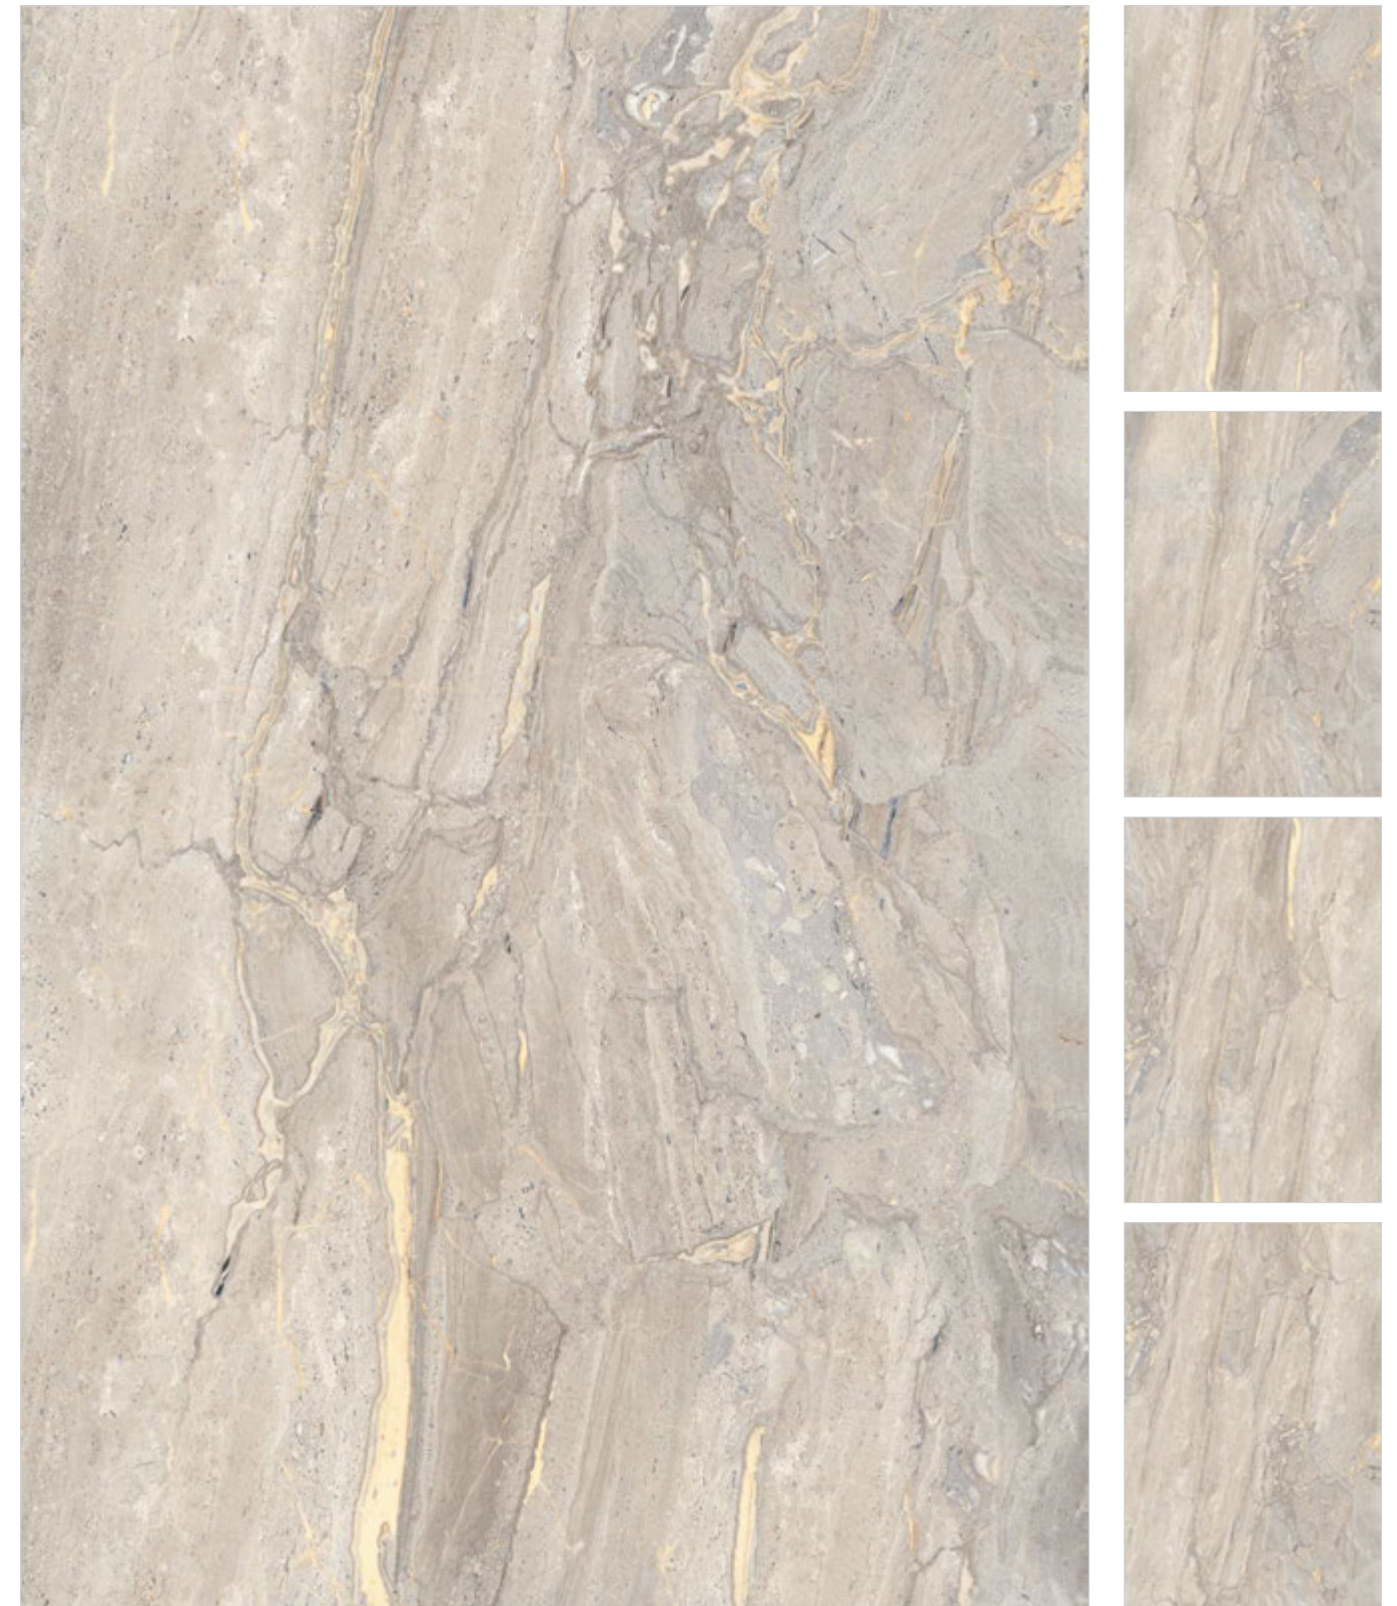

DYNA FANTASTICO GREY

SIZE - 120x180cm
FINISH - GLOSSY
THICKNESS - 9mm
RANDOM - 4 FACES

Floor

DYNA FANTASTICO GREY
120x180cm
GLOSSY