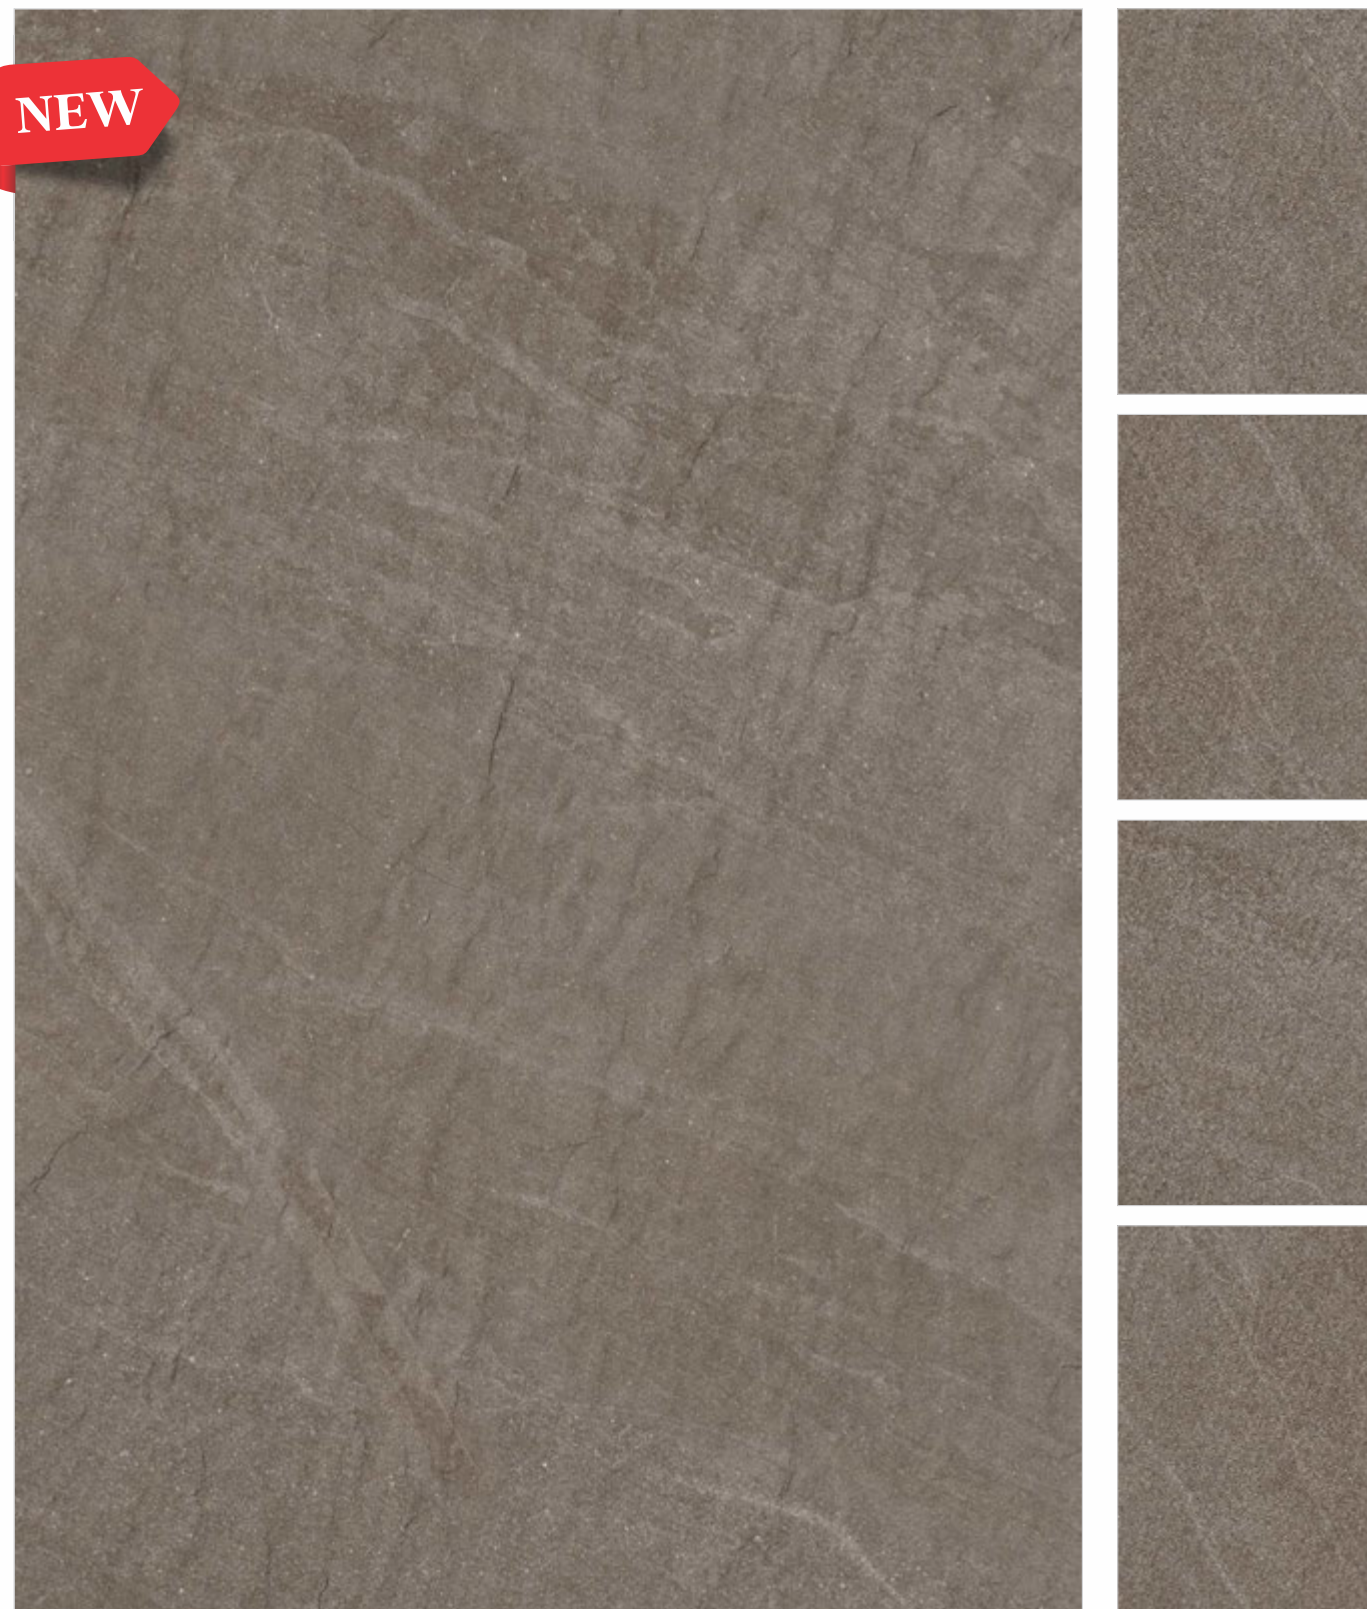

FANAL AVORIO DUNE

SIZE - 120x180cm
FINISH - DUNE CARVING
THICKNESS - 9mm
RANDOM - 4 FACES

NEW