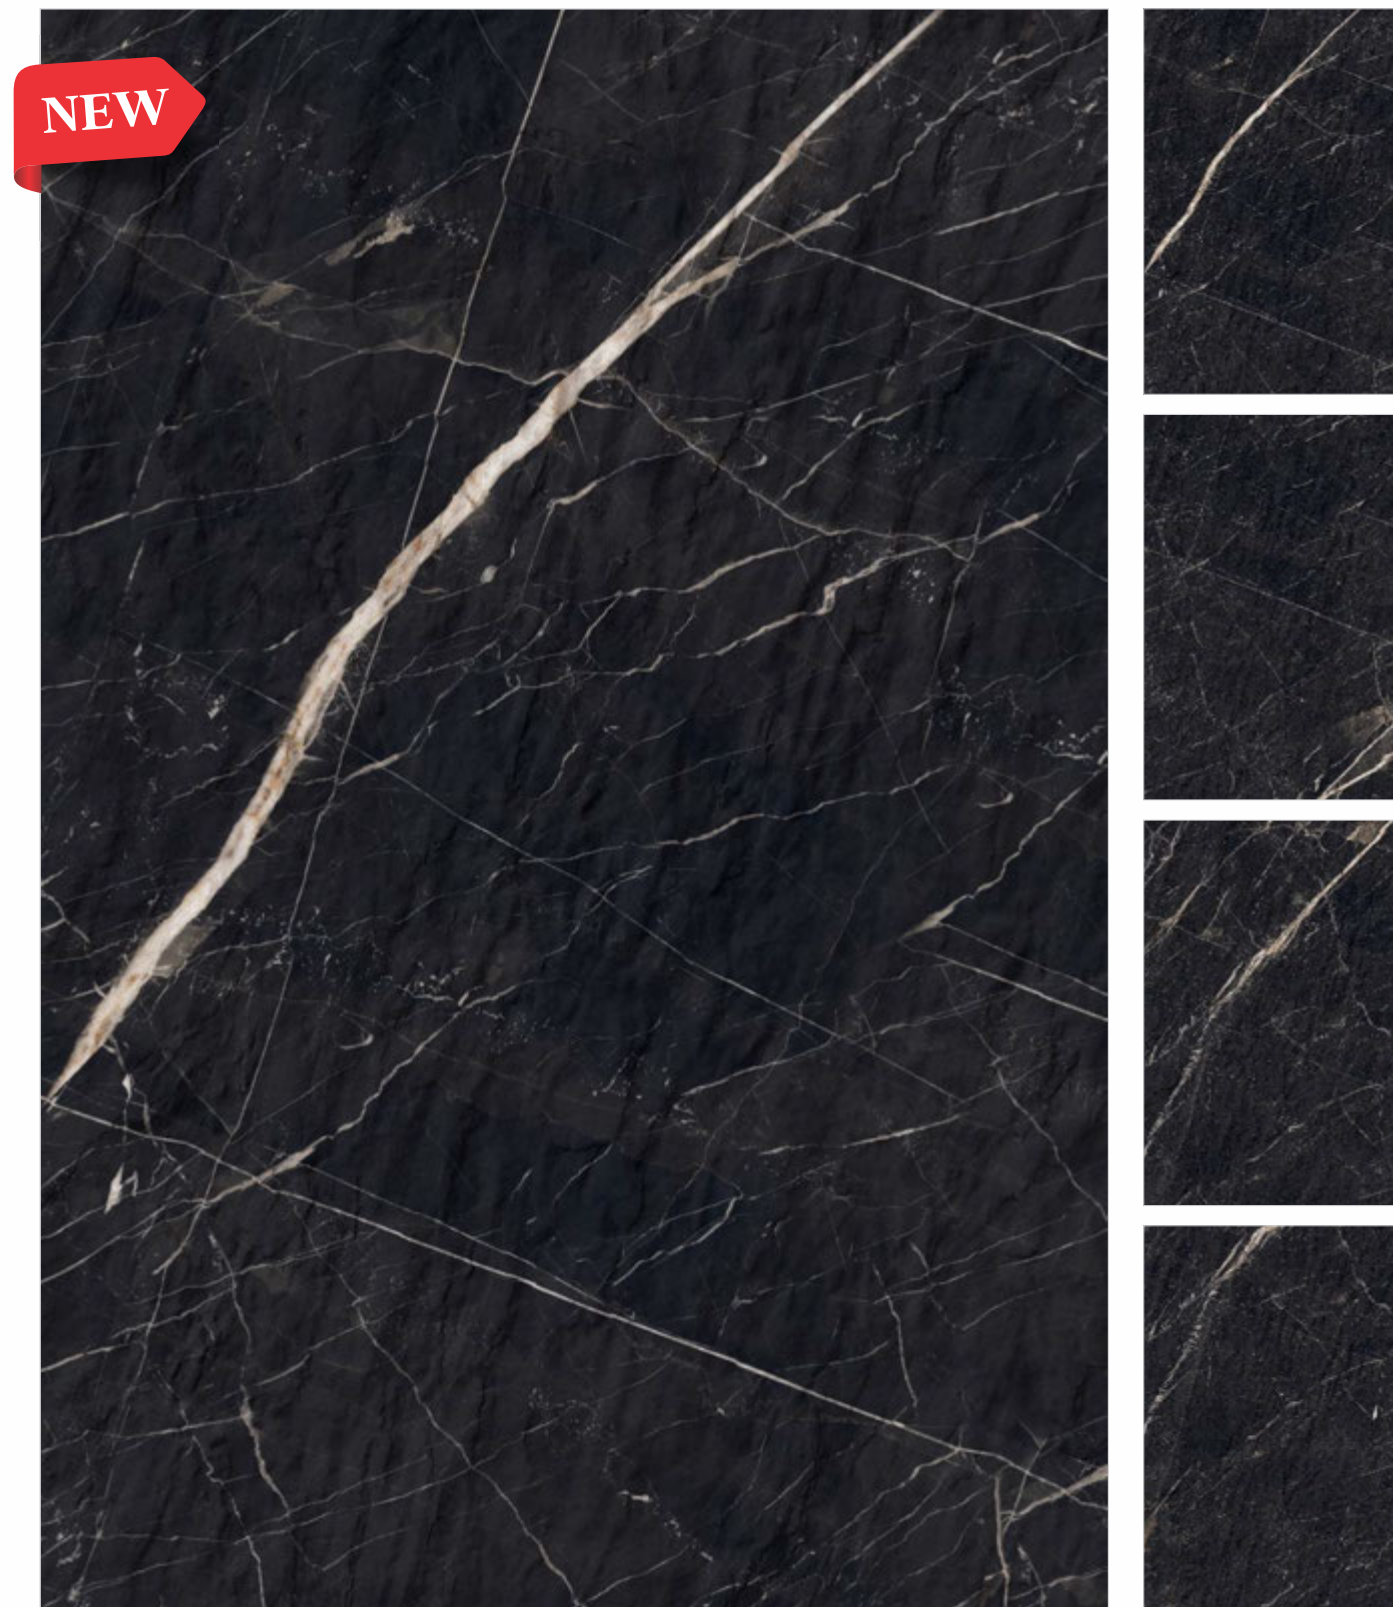

TECTON ROSSO DUNE

SIZE - 120x180cm
FINISH - DUNE
THICKNESS - 9mm
RANDOM - 4 FACES

ZEBRANO WHITE DUNE

SIZE - 120x180cm
FINISH - DUNE
THICKNESS - 9mm
RANDOM - 4 FACES

PIETROSA GOLD DUNE

SIZE - 120x180cm
FINISH - DUNE CARVING
THICKNESS - 9mm
RANDOM - 4 FACES