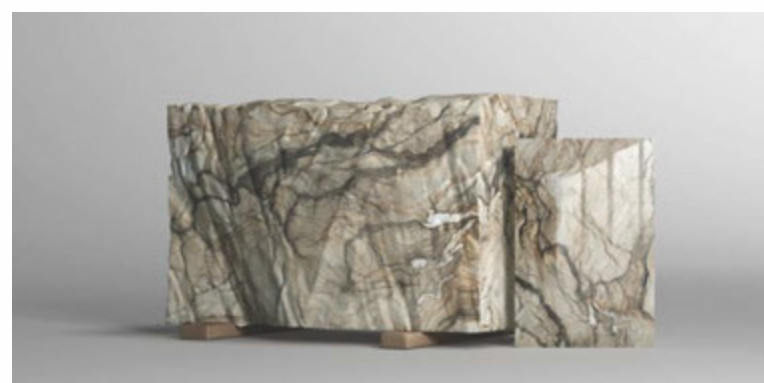

FUSION BLUE FIRE

FINISH - HIGH GLOSS
BODY - WHITEBODY
RANDOM - 4 FACES