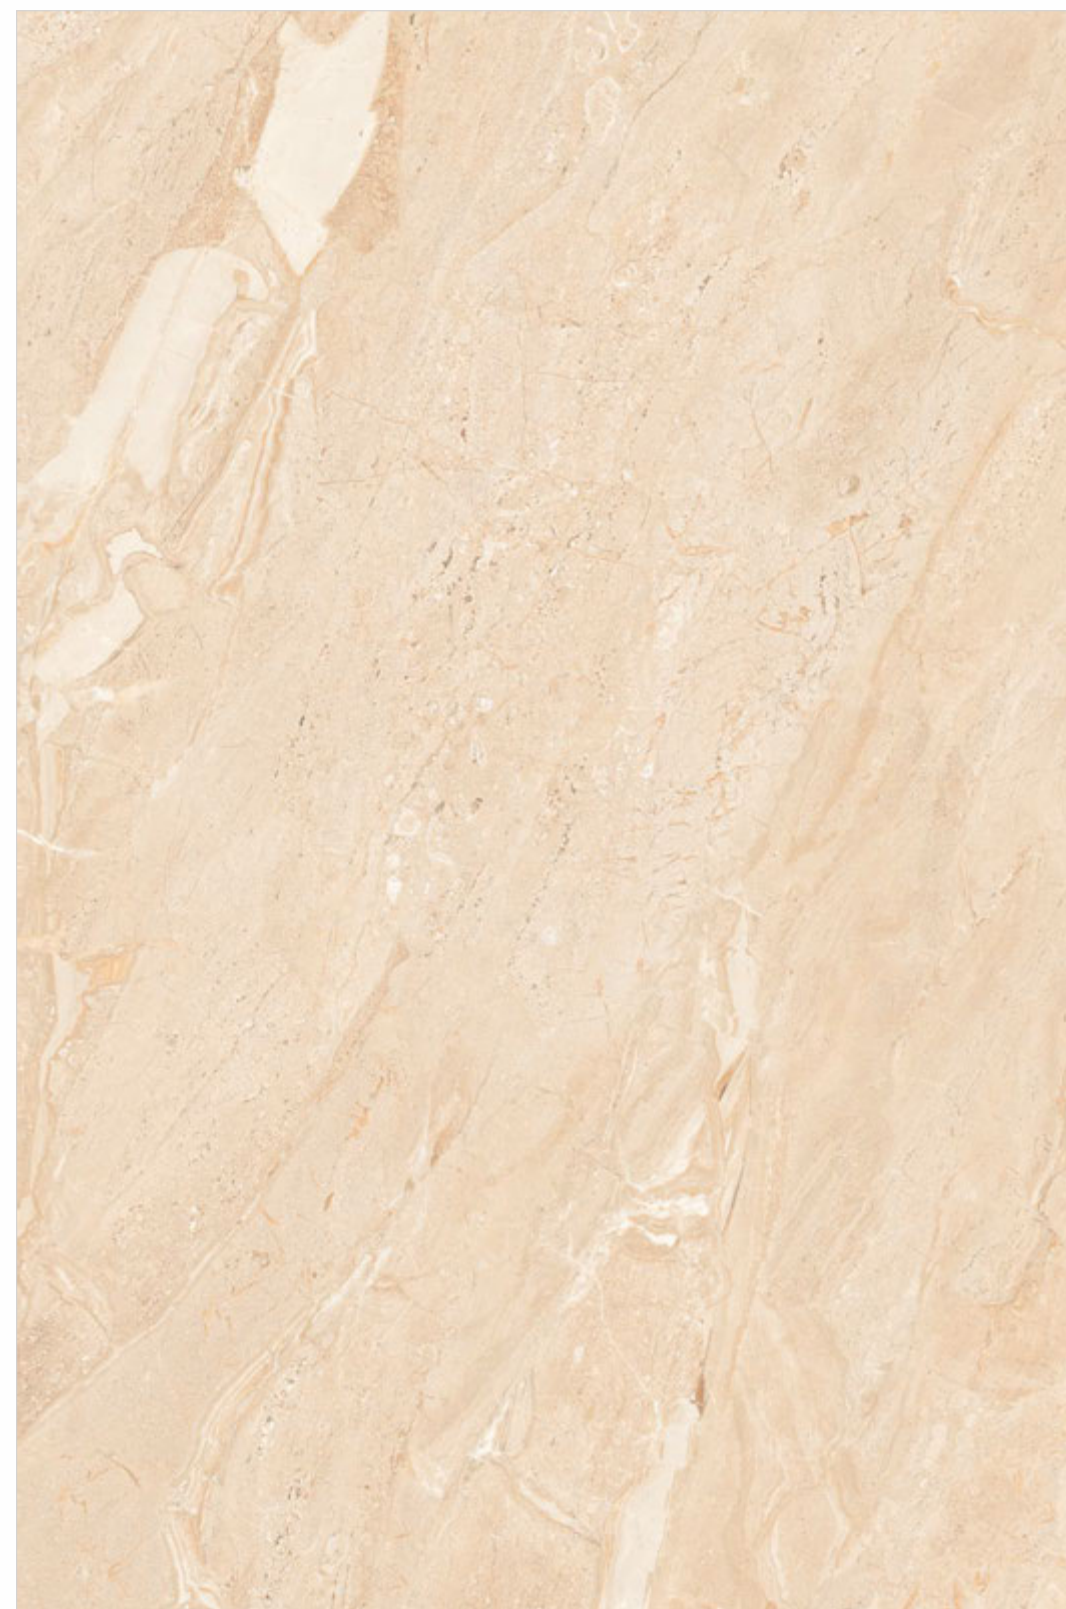

TEMPTATION CREMA

SIZE - 120x180cm
FINISH - MATT CARVING
THICKNESS - 9mm
RANDOM - 4 FACES

TEMPTATION SAND

SIZE - 120x180cm
FINISH - MATT CARVING
THICKNESS - 9mm
RANDOM - 4 FACES

CARRARA ELITE SILKEN

SIZE - 120x180cm
FINISH - SATIN MATT
THICKNESS - 9mm
RANDOM - 4 FACES