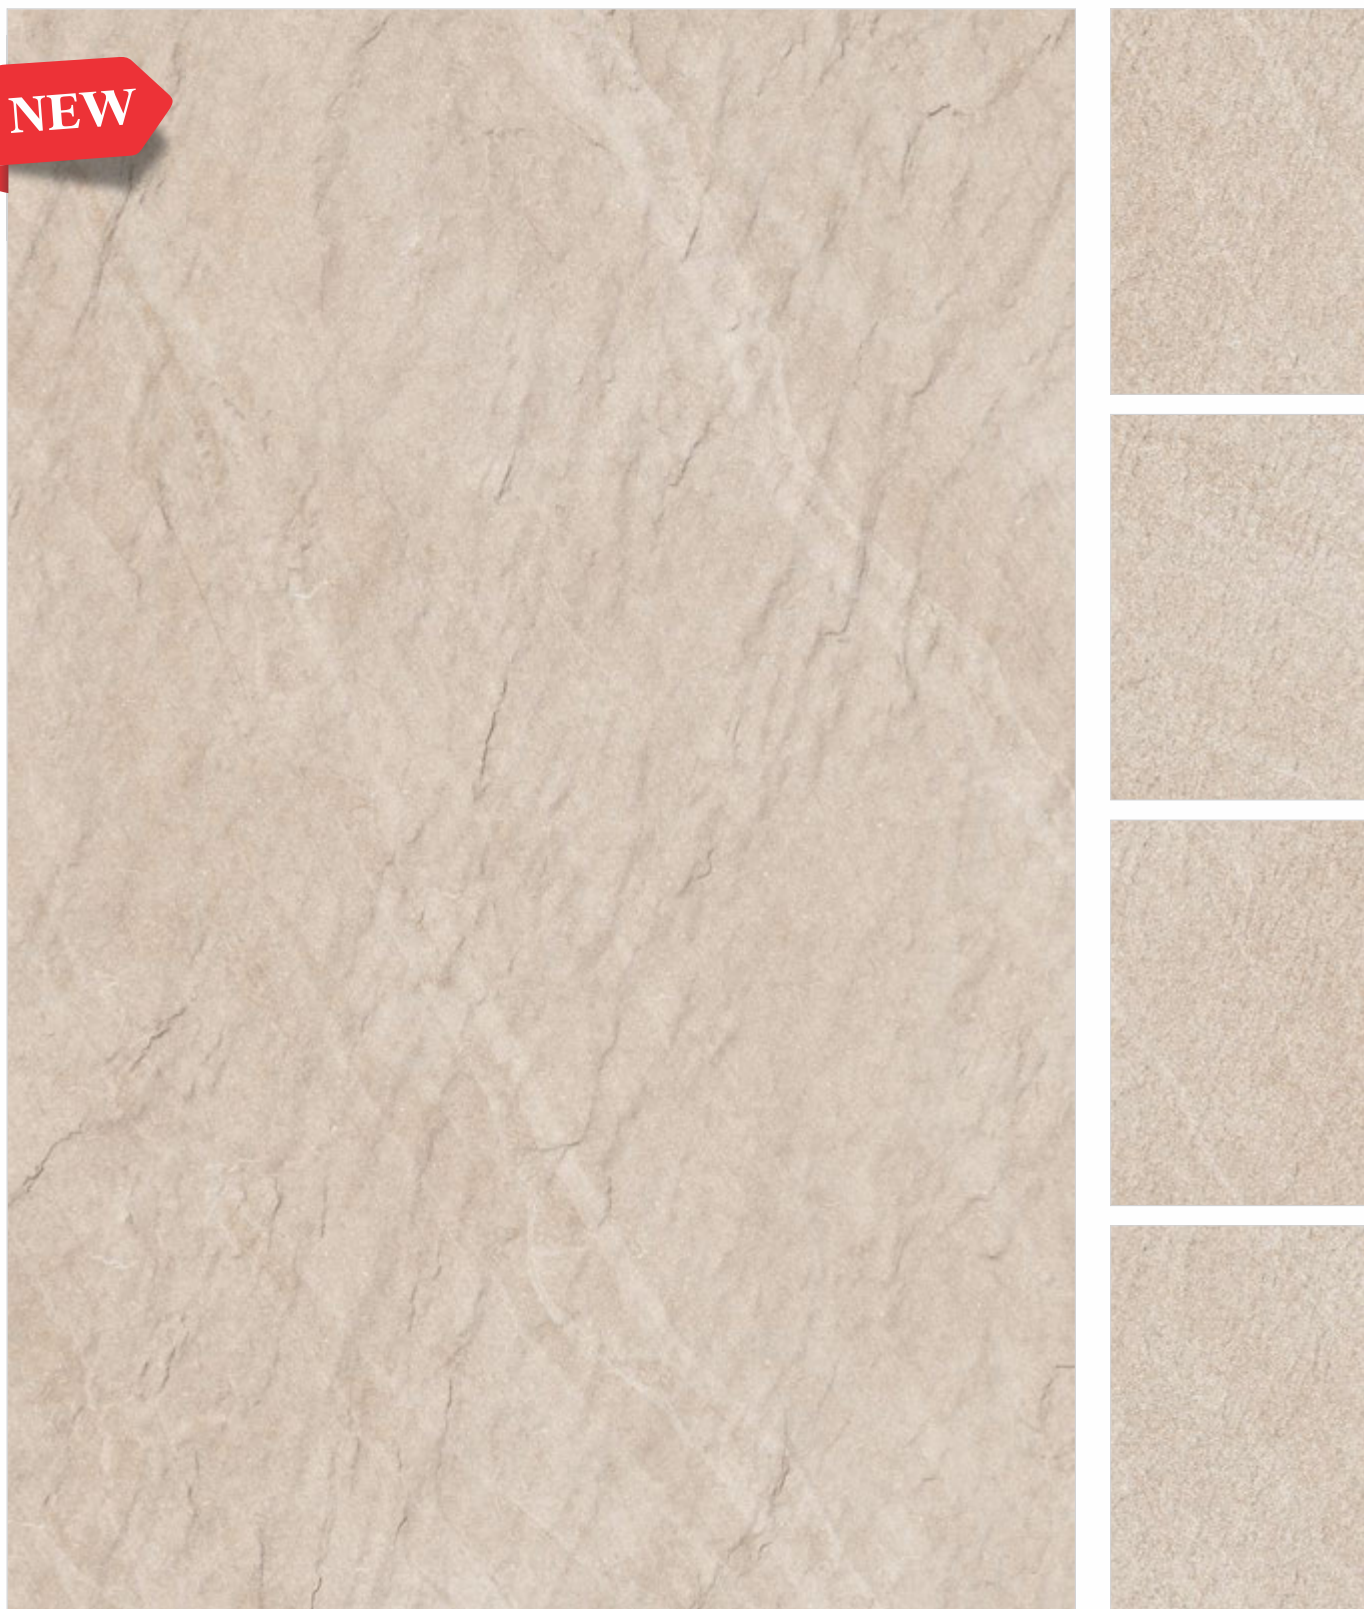

NEW

FANAL AVORIO DUNE

SIZE - 120x180cm
FINISH - DUNE CARVING
THICKNESS - 9mm
RANDOM - 4 FACES

NEW

FANAL CEDAR DUNE

SIZE - 120x180cm
FINISH - DUNE CARVING
THICKNESS - 9mm
RANDOM - 4 FACES