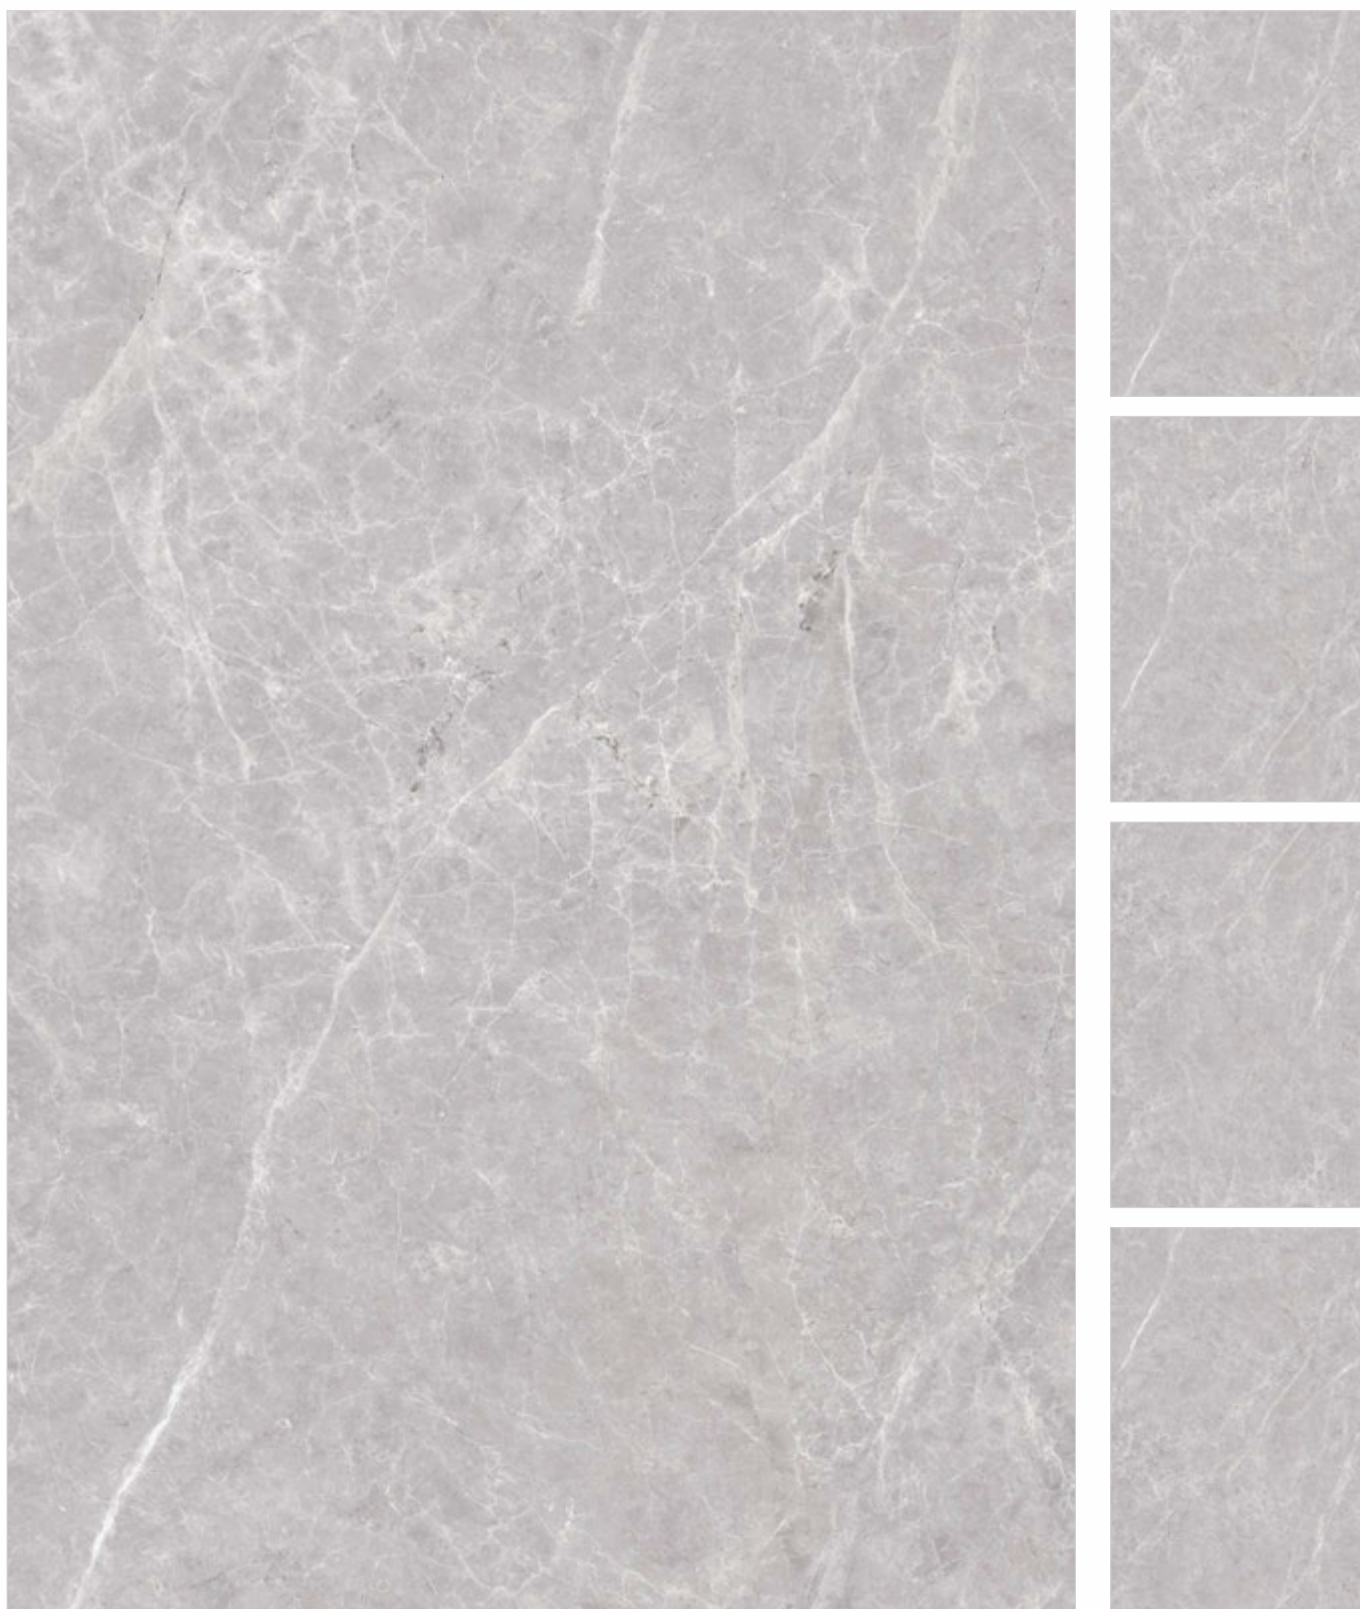

CATALINA ASH

SIZE - 120x180cm
FINISH - GLOSSY
THICKNESS - 9mm
RANDOM - 4 FACES