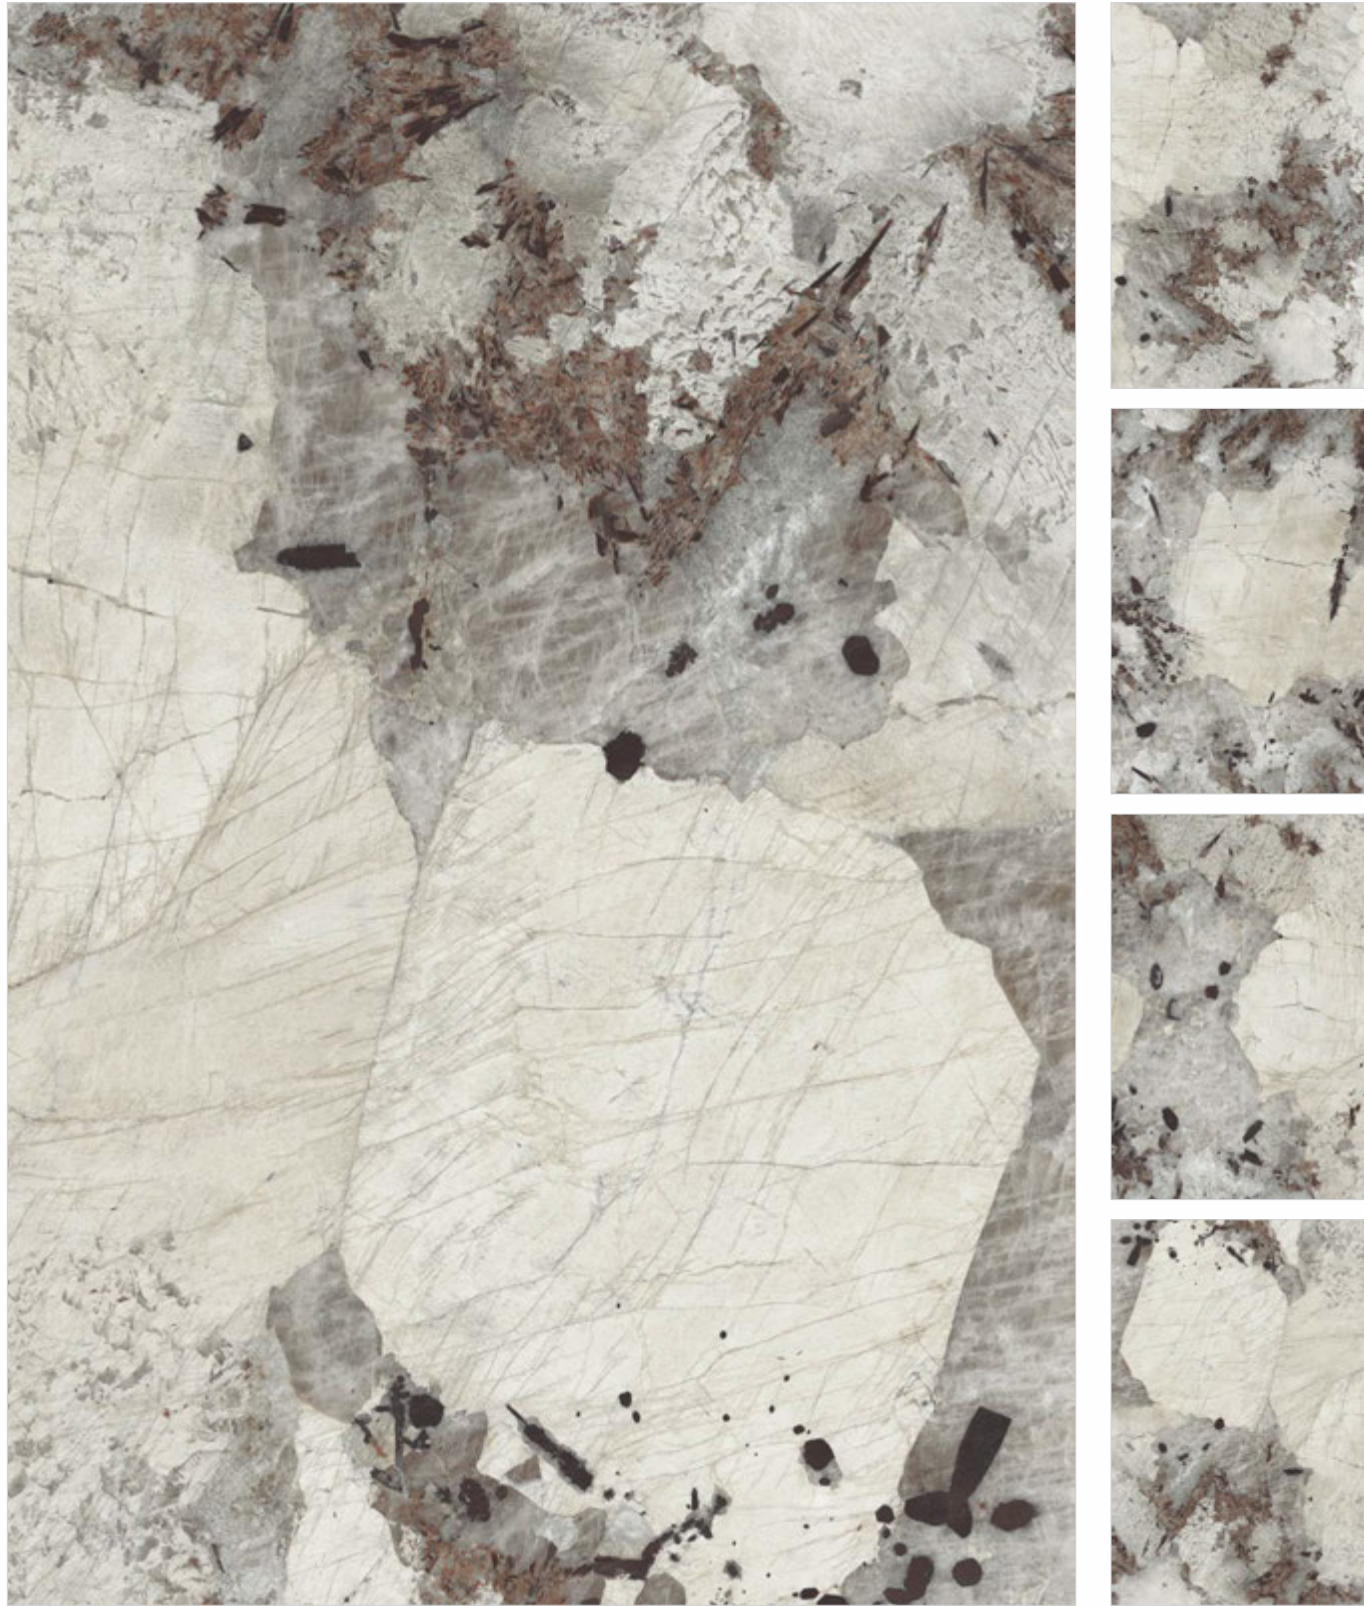

RARE COLLECTION | 120x180cm

PATAGONIA

FINISH - HIGH GLOSS
BODY - WHITEBODY
RANDOM - 4 FACES