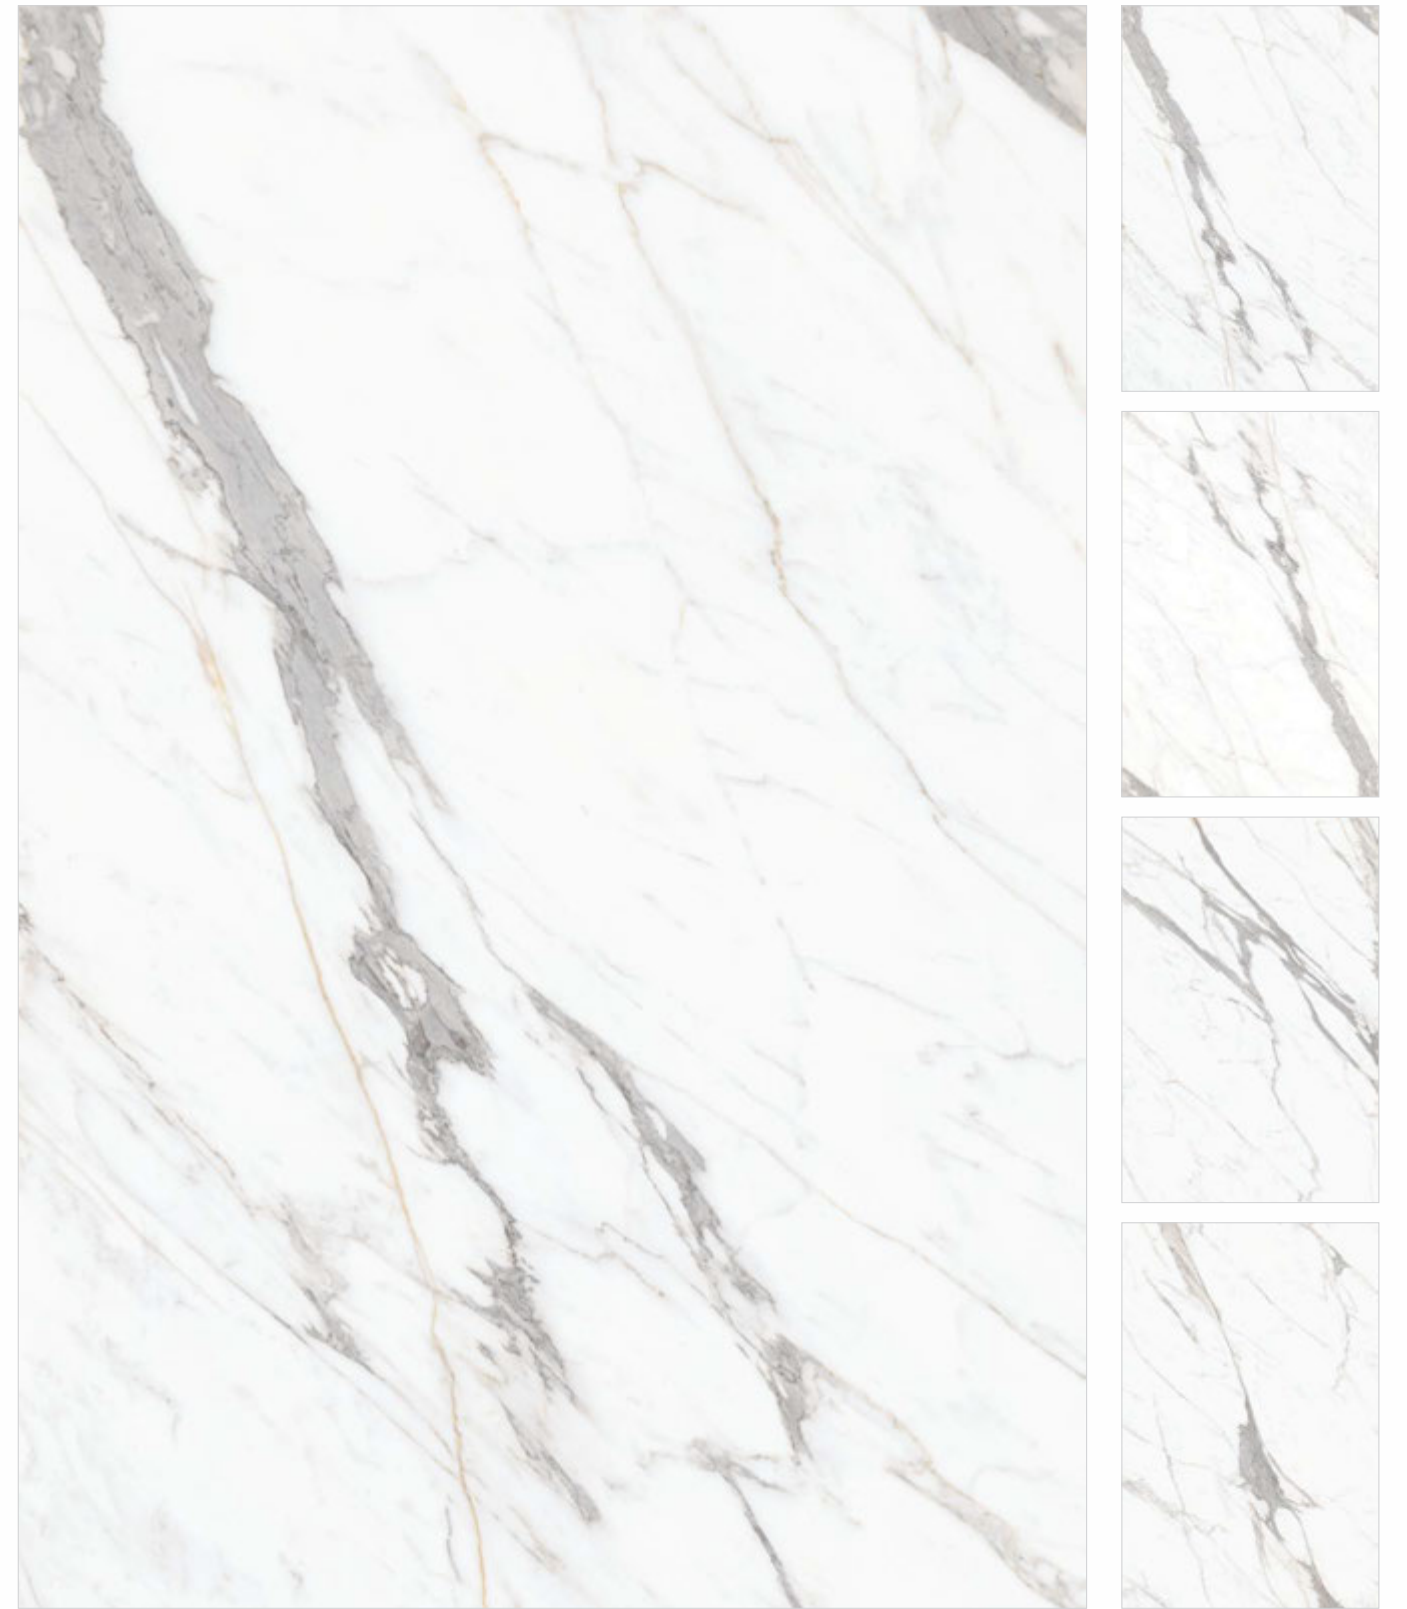

STATVARIO SMART

SIZE - 120x180cm
FINISH - GLOSSY
THICKNESS - 9mm
RANDOM - 4 FACES