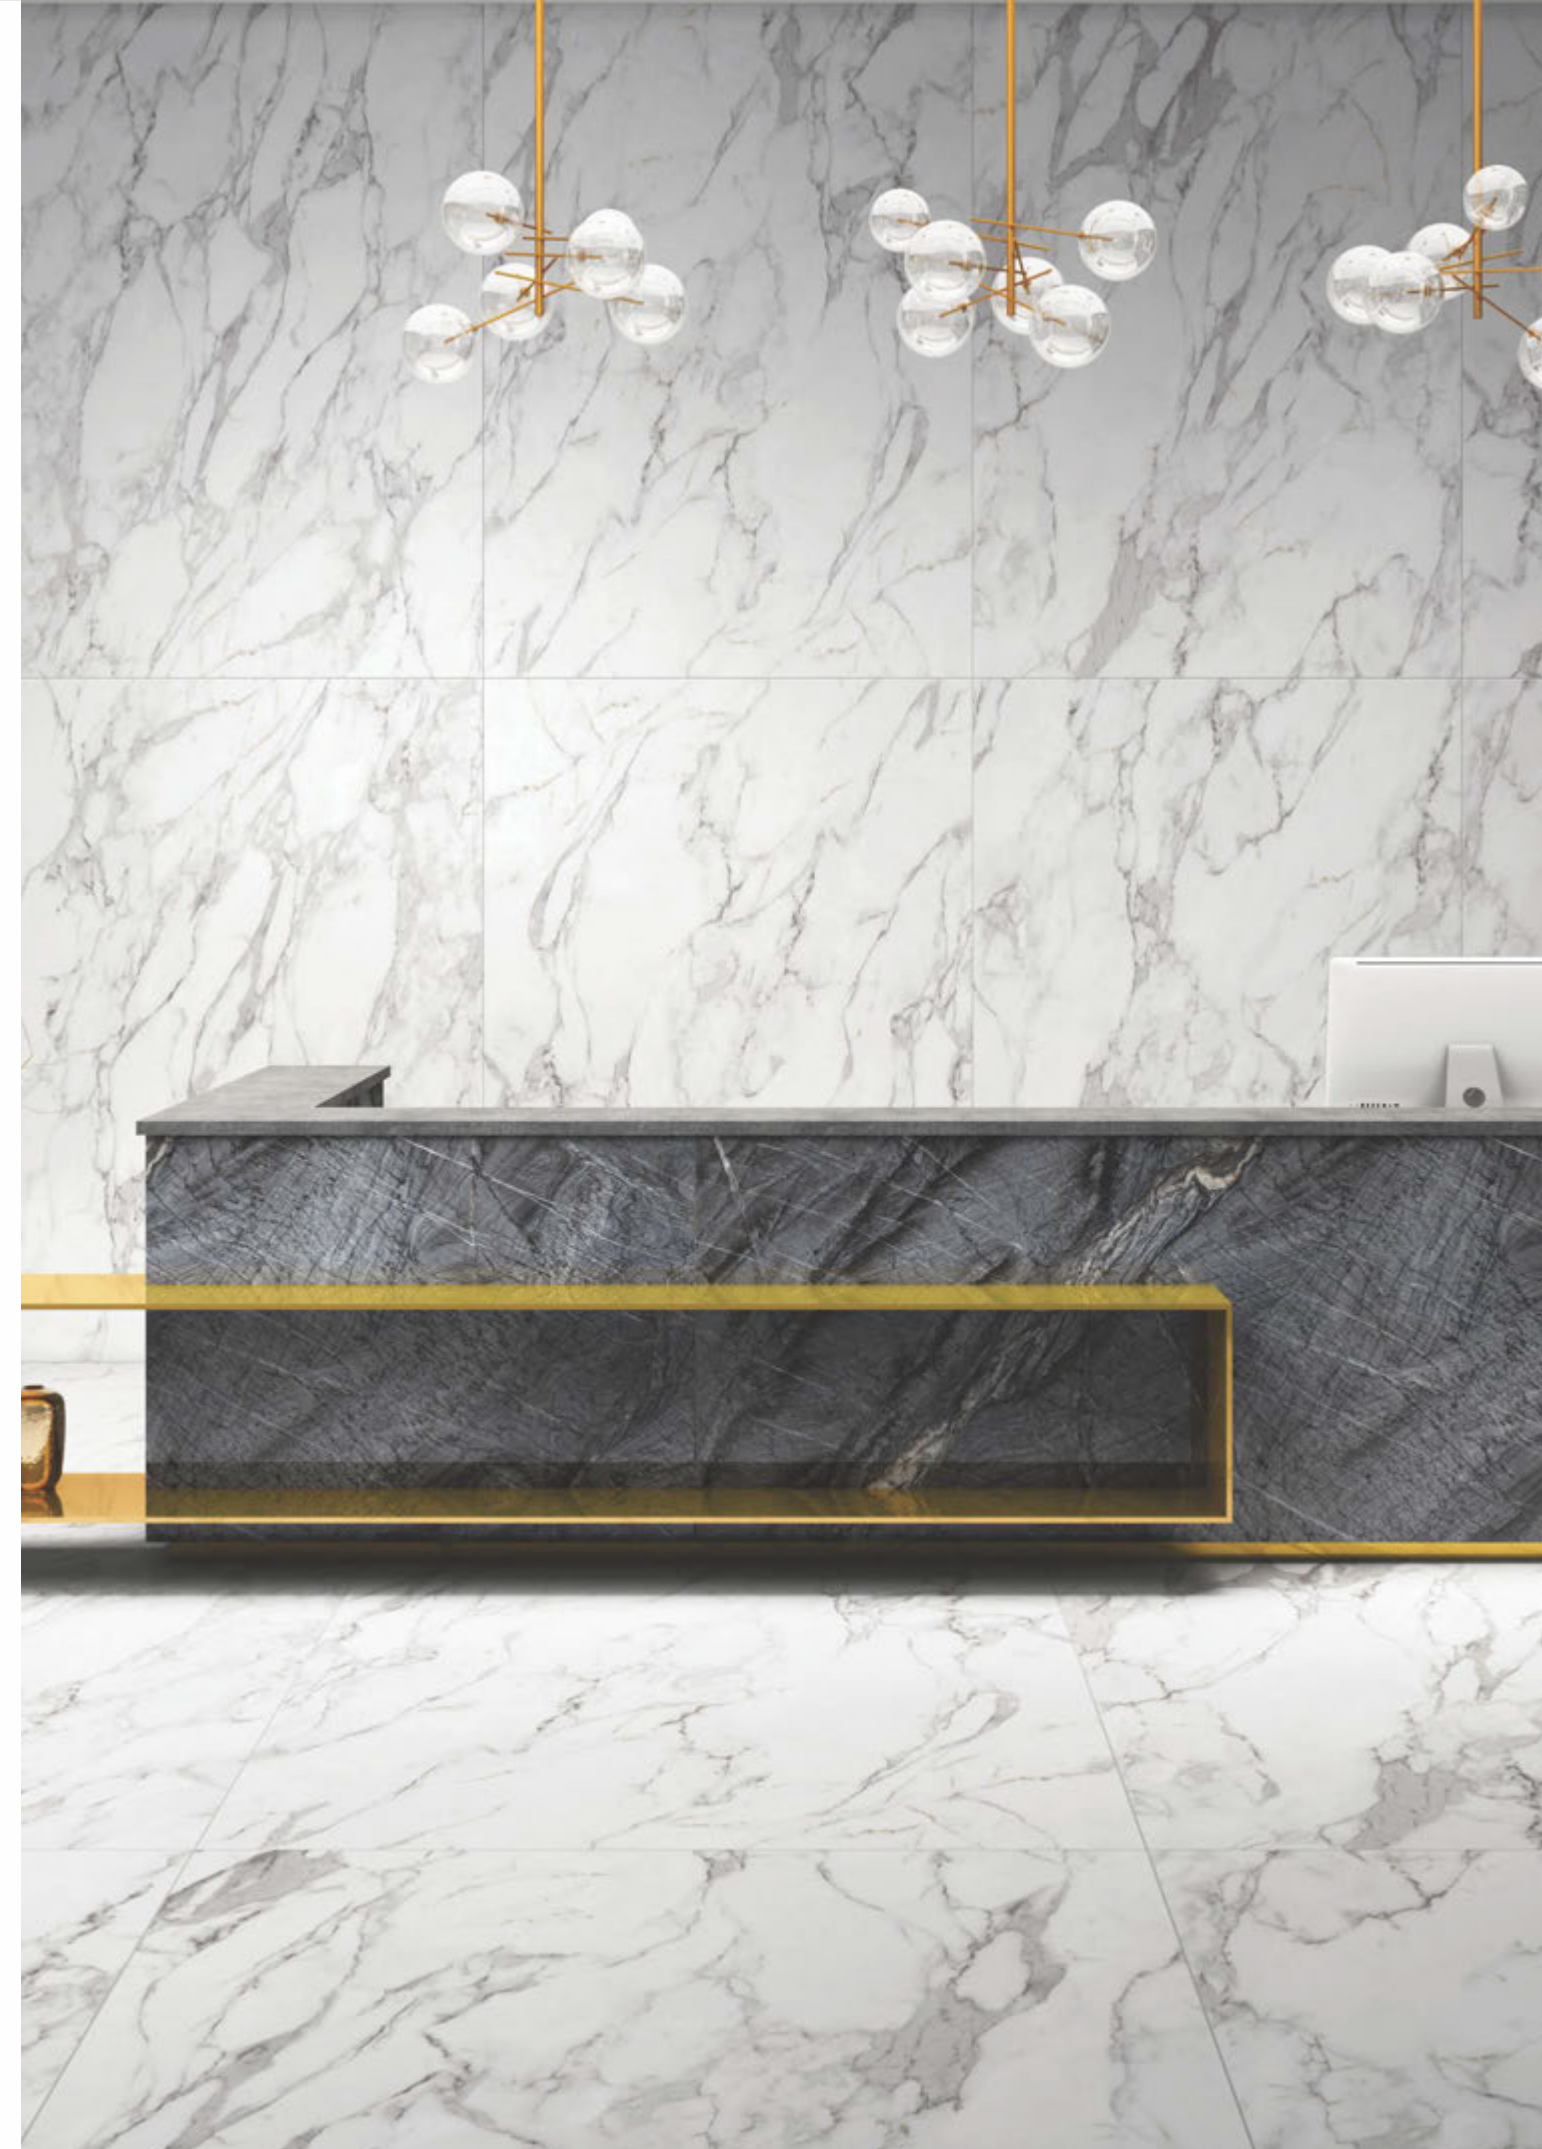

Wall & Floor & Vanity Top

CALACATTA LUXE A & B
120x180cm
GLOSSY

CALACATTA LUXE A & B

SIZE - 120x180cm
FINISH - GLOSSY
THICKNESS - 9mm
BOOKMATCH FACES

CARRARA ELITE

SIZE - 120x180cm
FINISH - GLOSSY
THICKNESS - 9mm
RANDOM - 4 FACES