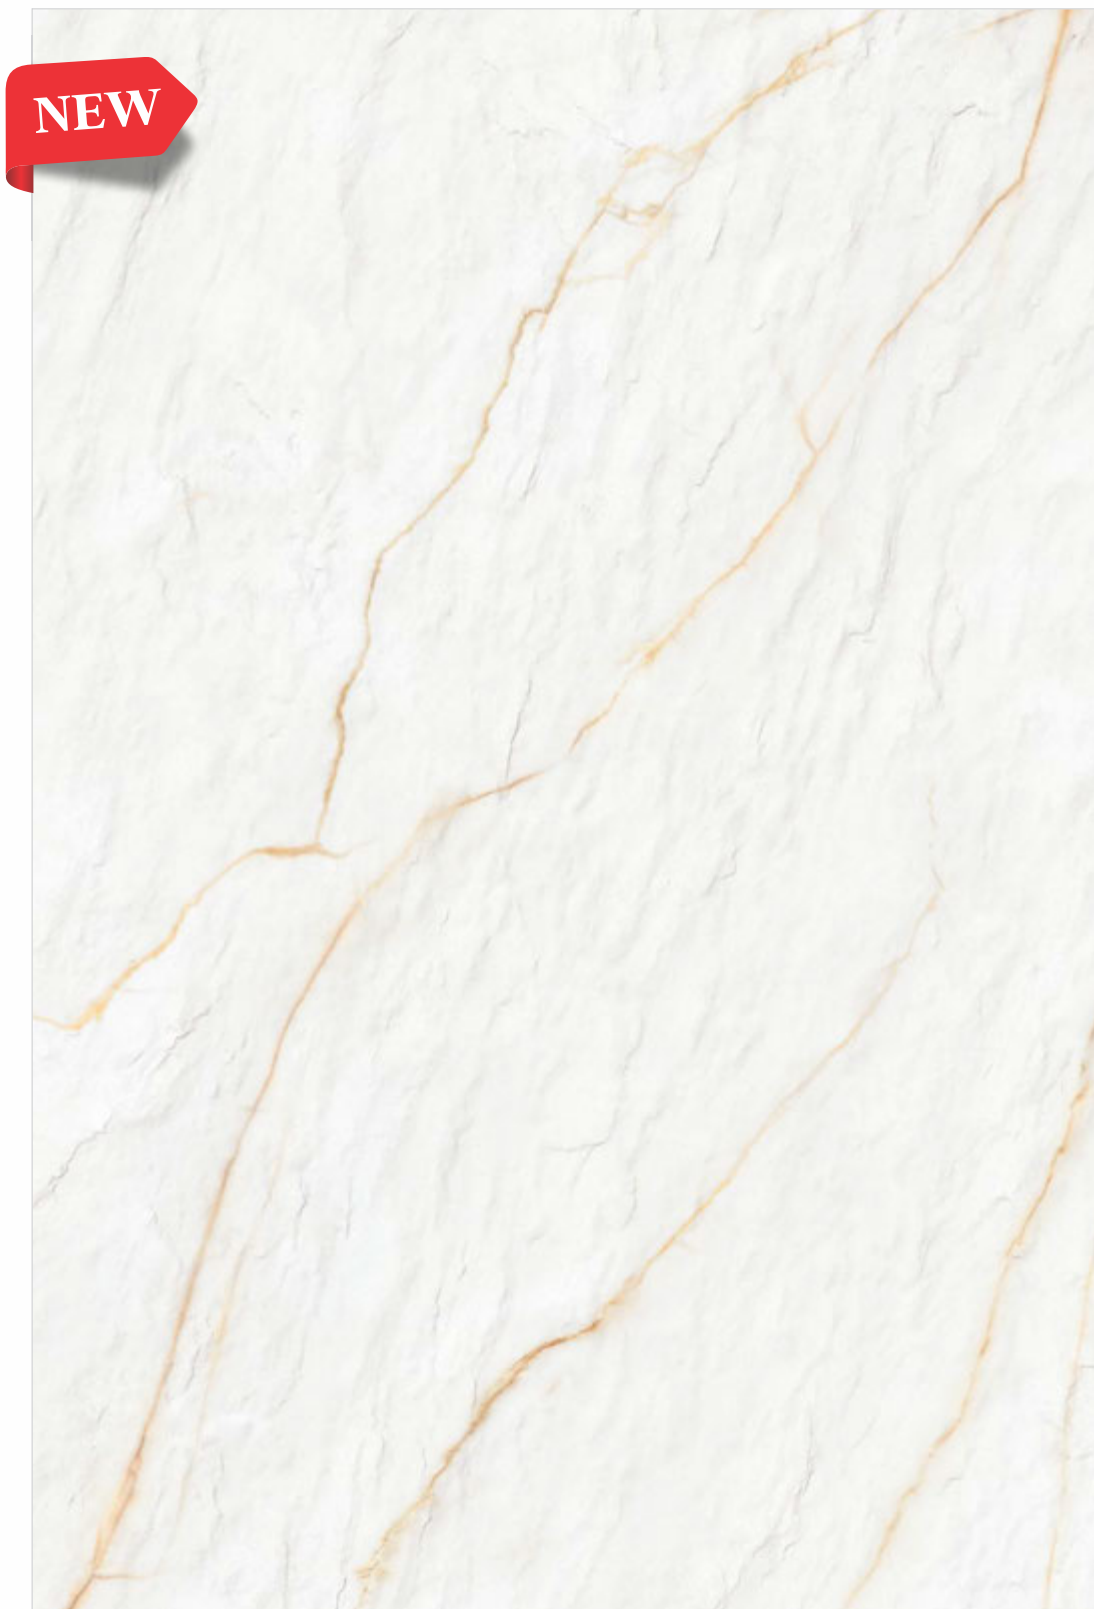

CALCATTÀ BRERA GOLD DUNE

SIZE - 120x180cm
FINISH - DUNE CARVING
THICKNESS - 9mm
RANDOM - 4 FACES