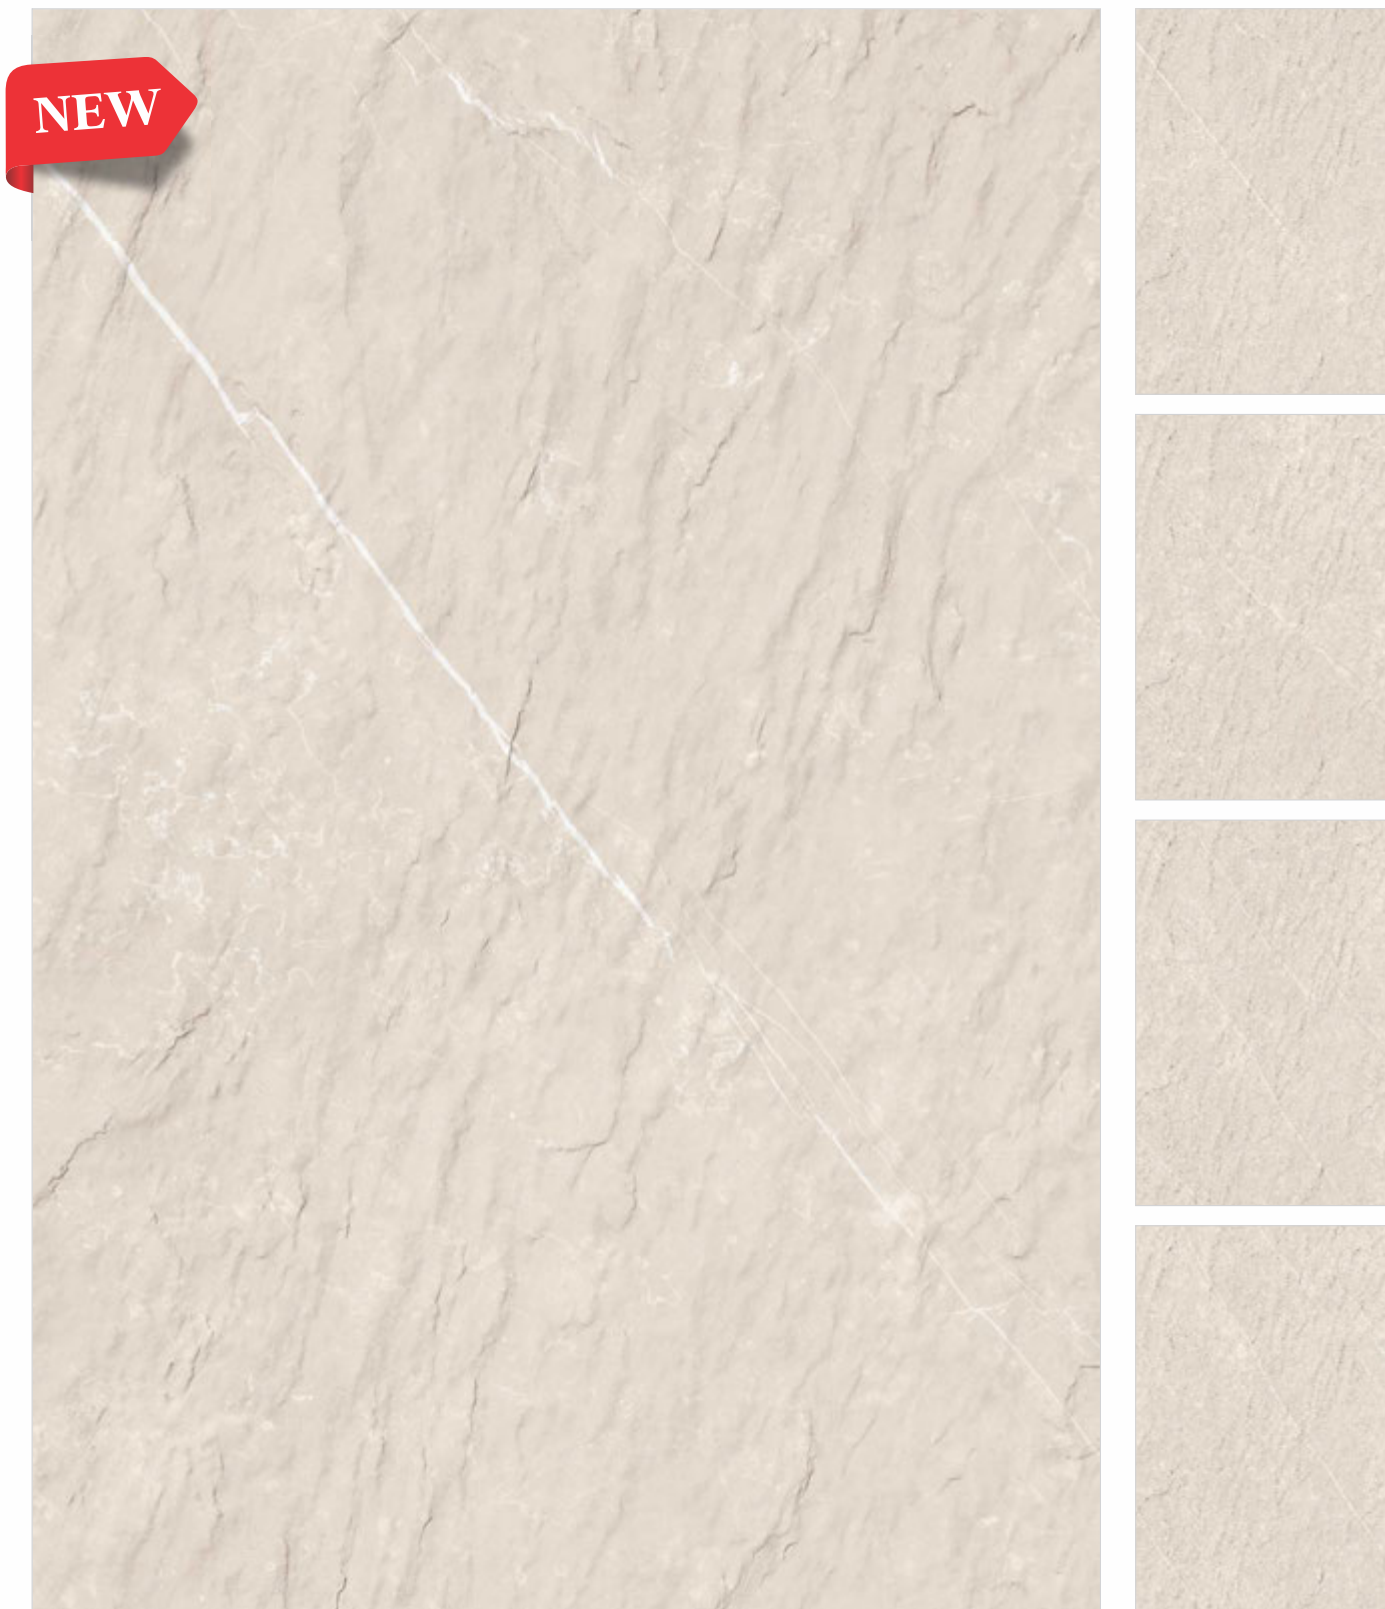

PIETROSA CREMA DUNE

SIZE - 120x180cm
FINISH - DUNE
THICKNESS - 9mm
RANDOM - 4 FACES