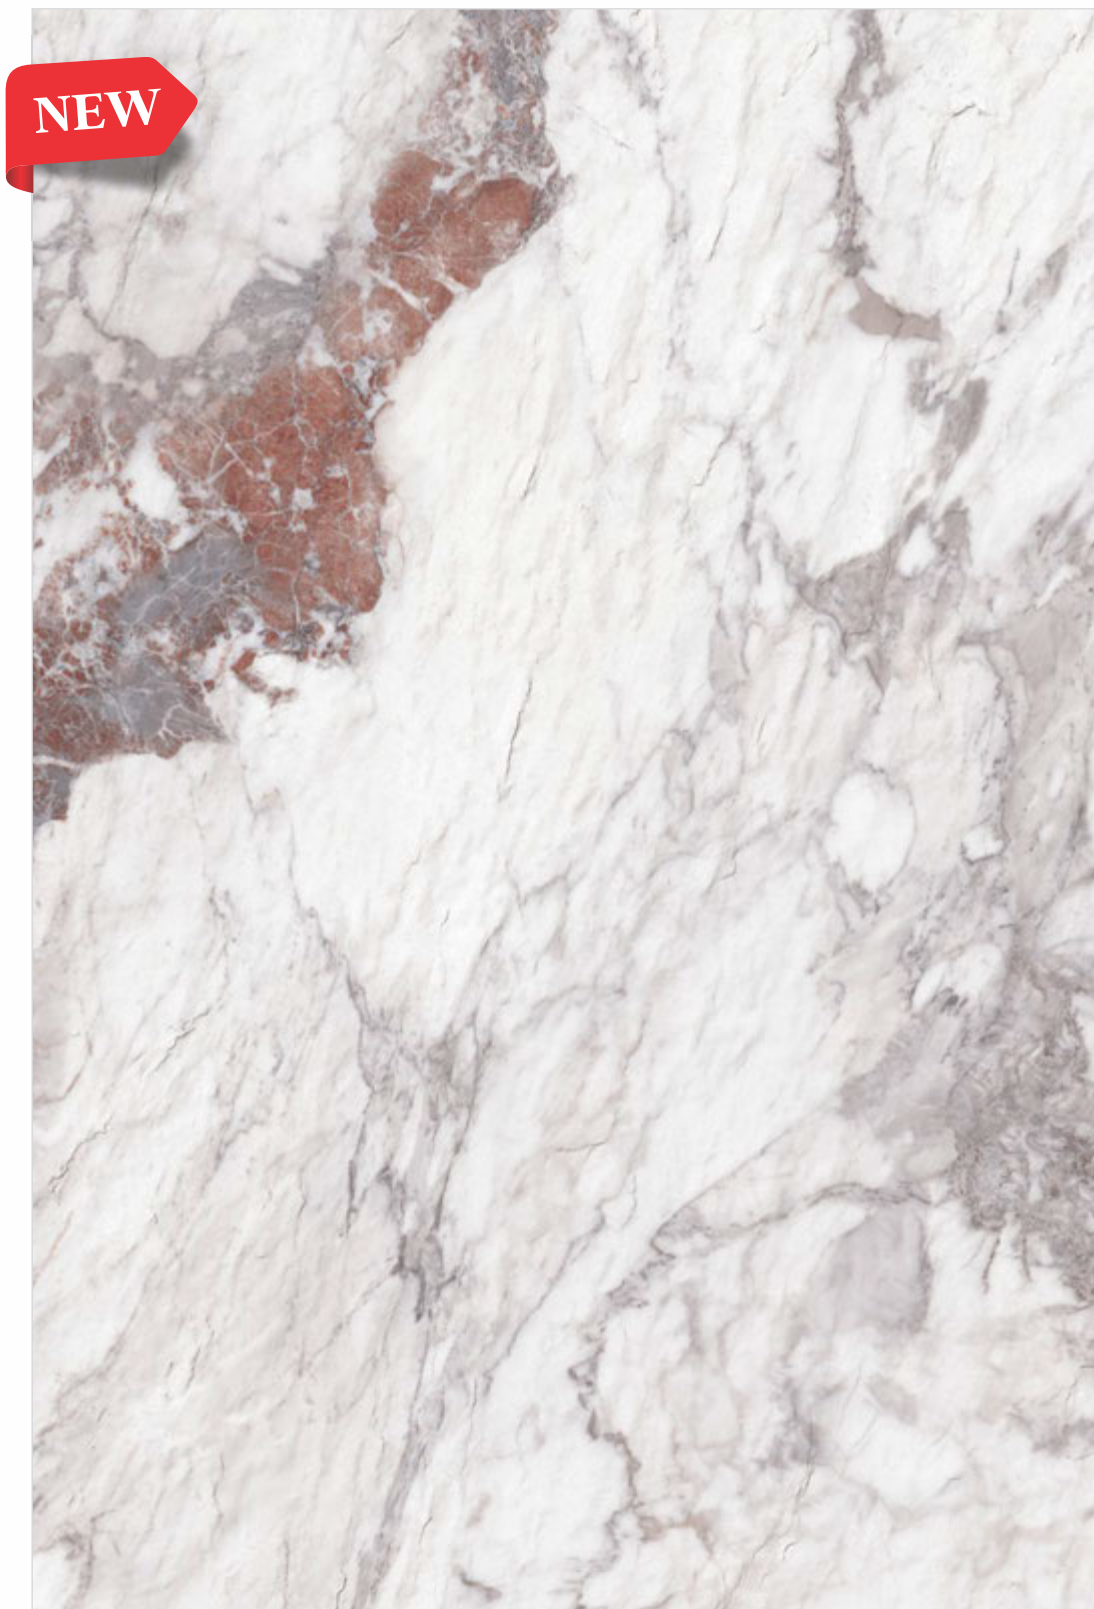

DYNA IMPRESSO BEIGE SILKEN

SIZE - 120x180cm
FINISH - SATIN MATT
THICKNESS - 9mm
RANDOM - 4 FACES

PIETROSA CREMA DUNE

SIZE - 120x180cm
FINISH - DUNE
THICKNESS - 9mm
RANDOM - 4 FACES

PIETROSA RIVER DUNE

SIZE - 120x180cm
FINISH - DUNE
THICKNESS - 9mm
RANDOM - 4 FACES